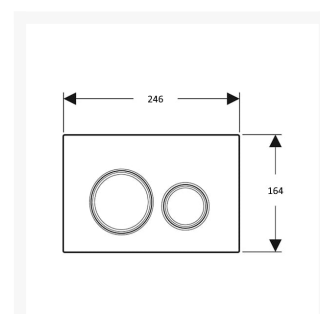

Independent 4 Life

Geberit Sigma30 Flush Plate for Dual Flush, Black/Gloss Chrome-plated

£148.55 Inc. VAT

Product Code: 115.883.KM.1

Product Images

Description

Geberit Sigma30 flush plate, dual flush water-saving. Rectangular button design black coloured with gloss chrome-plated design stripes. Large rectangular design makes this product ideal for users with limited hand dexterity. Made from high-quality plastic.

For Geberit Sigma concealed cisterns.

Key features:

- Water-saving dual flush
- For use with Geberit Sigma concealed cisterns
- Rectangular buttons
- Large rectangle shaped buttons are ideal for users with limited hand dexterity
- Front actuation
- Sound-absorbing actuator rods
- Tool-free fast adjustments for sound-absorbing actuator rods
- Height (mm): 164
- Width (mm): 246
- Depth (mm): 12
- Operating force: < 20 N
- Plate & button colour: Black
- Design stripes colour: Gloss chrome-plated
- Material: Plastic