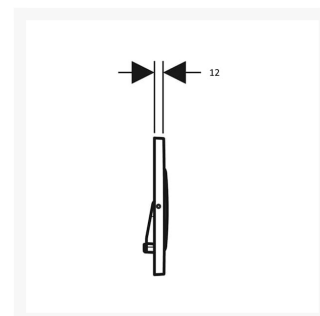

Independent 4 Life

Geberit Sigma30 Flush Plate for Dual Flush, Black/Gloss Chrome-plated

£148.55 Inc. VAT

Product Code: 115.883.KM.1

Product Images

Description

Geberit Sigma30 flush plate, dual flush water-saving. Rectangular button design black coloured with gloss chrome-plated design stripes. Large rectangular design makes this product ideal for users with limited hand dexterity. Made from high-quality plastic.

For Geberit Sigma concealed cisterns.

Key features:

- Water-saving dual flush
- For use with Geberit Sigma concealed cisterns
- Rectangular buttons
- Large rectangle shaped buttons are ideal for users with limited hand dexterity
- Front actuation
- Sound-absorbing actuator rods
- Tool-free fast adjustments for sound-absorbing actuator rods
- Height (mm): 164
- Width (mm): 246
- Depth (mm): 12
- Operating force: < 20 N
- Plate & button colour: Black
- Design stripes colour: Gloss chrome-plated
- Material: Plastic