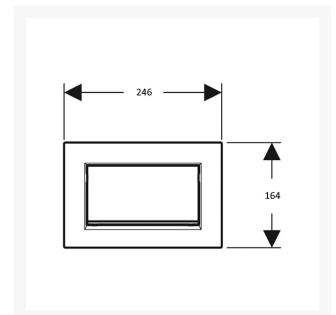

# Geberit Sigma30 Flush Plate for Stop-and-Go Flush, Screwable - White

£241.39 Inc. VAT

Product Code: 115.893.KJ.1

## Description

Geberit Sigma30 flush plate, for stop-and-go flush water-saving. Rectangular button design, white plate and button with gloss chrome-plated design stripes. Large rectangular button assists users with limited hand dexterity. Made from high-quality die-cast zinc.