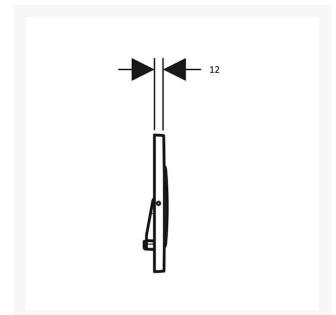

# Geberit Sigma30 Flush Plate for Stop-and-Go Flush, Screwable - White

£241.39 Inc. VAT

Product Code: 115.893.KJ.1

## Description

Geberit Sigma30 flush plate, for stop-and-go flush water-saving. Rectangular button design, white plate and button with gloss chrome-plated design stripes. Large rectangular button assists users with limited hand dexterity. Made from high-quality die-cast zinc.

## Key features:

- Stop-and-go flush
- Anti-tamper
- Screwable with fixing screws for anti-tamper
- Ideal for commercial applications
- For use with Geberit Sigma concealed cisterns
- Rectangular button
- Large rectangle shaped button is ideal for users with limited hand dexterity
- Front actuation
- Sound-absorbing actuator rods
- Tool-free fast adjustments for sound-absorbing actuator rods
- Height (mm): 164
- Width (mm): 246
- Depth (mm): 12
- Operating force: < 20 N
- Plate & button colour: White
- Design stripes colour: Gloss chrome-plated
- Material: Die-cast zinc