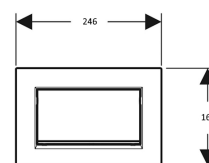

Independent 4 Life

Geberit Sigma30 Flush Plate for Stop-and-Go Flush, Screwable - Gloss / Brushed chrome-plated

£278.52 Inc. VAT

Product Code: 115.893.KY.1

Product Images

Description

Geberit Sigma30 flush plate for stop-and-go flush. Rectangular button design, plate and button design are gloss chrome-plated with brushed chrome-plated design stripes. Focus on simple functionality with a construction from high-quality die-cast zinc.

For Geberit Sigma concealed cisterns, ideal for commercial applications with the anti-tamper feature.

Key features:

- For stop-and-go flush
- Anti-tamper
- Screwable with fixing screws for anti-tamper
- Ideal for commercial applications
- For use with Geberit Sigma concealed cisterns
- Rectangular button
- Large rectangle shaped button is ideal for users with limited hand dexterity
- Front actuation
- Sound-absorbing actuator rods
- Tool-free fast adjustments for sound-absorbing actuator rods
- Height (mm): 164
- Width (mm): 246
- Depth (mm): 12
- Operating force: < 20 N
- Plate & button colour: Gloss chrome-plated
- Design stripes colour: Brushed chrome-plated
- Material: Die-cast zinc