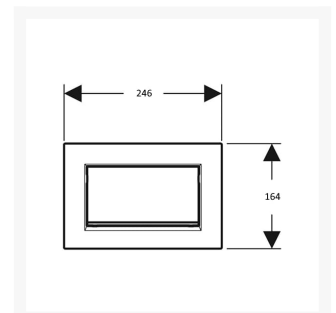

Independent 4 Life

£238.86 Inc. VAT

Geberit Sigma30 Flush Plate for Stop-and-Go Flush, Screwable - Black Matt/Gloss

Product Code: 115.893.14.1

Product Images

Description

Geberit Sigma30 flush plate for stop-and-go flush. Rectangular button design, black matt plate and button with gloss chrome-plated design stripes. Focus on simple functionality with a construction from high-quality die-cast zinc.

For Geberit Sigma concealed cisterns, ideal for commercial applications with the anti-tamper feature.

Key features:

- For stop-and-go flush
- Anti-tamper
- Screwable with fixing screws for anti-tamper
- Ideal for commercial applications
- For use with Geberit Sigma concealed cisterns
- Rectangular button
- Large rectangle shaped button is ideal for users with limited hand dexterity
- Front actuation
- Sound-absorbing actuator rods
- Tool-free fast adjustments for sound-absorbing actuator rods
- Height (mm): 164
- Width (mm): 246
- Depth (mm): 12
- Operating force: < 20 N
- Plate & button colour: Black matt coated, easy-to-clean coated
- Design stripes colour: Gloss chrome-plated
- Material: Die-cast zinc