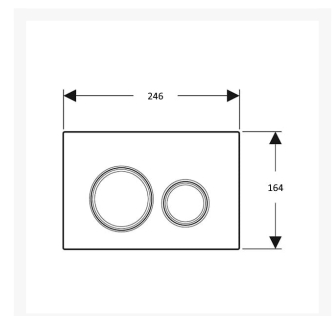

Independent 4 Life

Geberit Sigma50 Flush Plate for Dual Flush, Gloss Chrome-plated

£499.90 Inc. VAT

Product Code: 115.788.21.2

Product Images

Description

Geberit Sigma50 flush plate, dual flush water-saving. Rectangular shaped with slightly curved button design, chrome-plated base plate, buttons and cover plate. Unobtrusive but reliable design ensuring convenience and durability. Made from high-quality die-cast zinc & brass.

For Geberit Sigma concealed cisterns.

Key features:

- Water-saving dual flush
- For use with Geberit Sigma concealed cisterns
- Frameless design
- Unobtrusive design
- Slightly curved buttons
- Rectangular shape
- Front actuation
- Sound-absorbing actuator rods
- Tool-free fast adjustments for sound-absorbing actuator rods
- Height (mm): 164
- Width (mm): 246
- Depth (mm): 13
- Operating force: < 20 N
- Plate & button colour: Chrome-plated
- Cover plate colour: Gloss chrome-plated
- Material: Die-cast zinc / brass