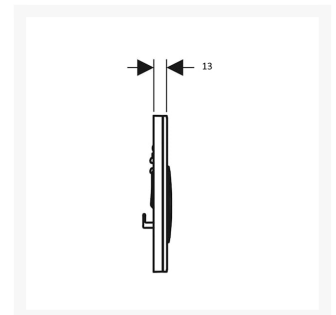

Independent 4 Life

Geberit Sigma50 Flush Plate for Dual Flush, Gloss Chrome-plated

£499.90 Inc. VAT

Product Code: 115.788.21.2

Product Images

Description

Geberit Sigma50 flush plate, dual flush water-saving. Rectangular shaped with slightly curved button design, chrome-plated base plate, buttons and cover plate. Unobtrusive but reliable design ensuring convenience and durability. Made from high-quality die-cast zinc & brass.

For Geberit Sigma concealed cisterns.

Key features:

- Water-saving dual flush
- For use with Geberit Sigma concealed cisterns
- Frameless design
- Unobtrusive design
- Slightly curved buttons
- Rectangular shape
- Front actuation
- Sound-absorbing actuator rods
- Tool-free fast adjustments for sound-absorbing actuator rods
- Height (mm): 164
- Width (mm): 246
- Depth (mm): 13
- Operating force: < 20 N
- Plate & button colour: Chrome-plated
- Cover plate colour: Gloss chrome-plated
- Material: Die-cast zinc / brass

Scope of supply:

- Mounting frame
- 2 distance bolts
- 2 actuator rods

Warranty:

- 2 year manufacturer warranty

Additional Information

Manufacturer	Geberit
Brand / Model	Geberit / Sigma50
Colour	Gloss Chrome-plated
Warranty	2 Year Standard
Flush Operation	Front Actuator