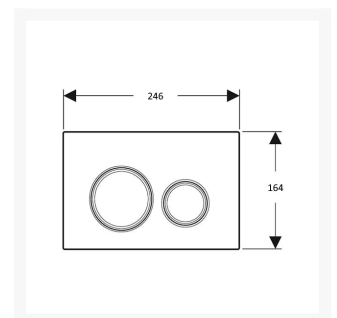

# Geberit Sigma50 Flush Plate for Dual Flush, Chrome-plated & Black

£304.28 Inc. VAT

Product Code: 115.788.DW.2

## Description

Geberit Sigma50 flush plate, dual flush water-saving. Rectangular shaped with slightly curved button design, chrome-plated base plate & buttons with black cover plate. Unobtrusive but reliable design ensuring convenience and durability. Made from high-quality die-cast zinc & plastic.

## Key features:

- Water-saving dual flush
- For use with Geberit Sigma concealed cisterns
- Frameless design
- Unobtrusive design
- Slightly curved buttons
- Rectangular shape
- Front actuation
- Sound-absorbing actuator rods
- Tool-free fast adjustments for sound-absorbing actuator rods
- Height (mm): 164
- Width (mm): 246
- Depth (mm): 13
- Operating force: < 20 N
- Plate & button colour: Chrome-plated
- Cover plate colour: Black
- Material: Die-cast zinc / plastic