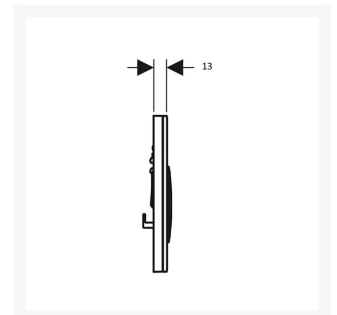

# Geberit Sigma50 Flush Plate for Dual Flush, Chrome-plated & Black

£304.28 Inc. VAT

Product Code: 115.788.DW.2

## Description

Geberit Sigma50 flush plate, dual flush water-saving. Rectangular shaped with slightly curved button design, chrome-plated base plate & buttons with black cover plate. Unobtrusive but reliable design ensuring convenience and durability. Made from high-quality die-cast zinc & plastic.

## Key features:

- Water-saving dual flush
- For use with Geberit Sigma concealed cisterns
- Frameless design
- Unobtrusive design
- Slightly curved buttons
- Rectangular shape
- Front actuation
- Sound-absorbing actuator rods
- Tool-free fast adjustments for sound-absorbing actuator rods
- Height (mm): 164
- Width (mm): 246
- Depth (mm): 13
- Operating force: < 20 N
- Plate & button colour: Chrome-plated
- Cover plate colour: Black
- Material: Die-cast zinc / plastic