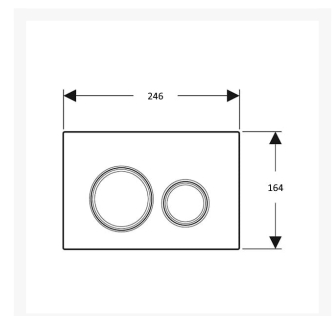

Independent 4 Life

Geberit Sigma50 Flush Plate for Dual Flush, Chrome-plated Brushed

£499.90 Inc. VAT

Product Code: 115.788.GH.2

Product Images

Description

Geberit Sigma50 flush plate, dual flush water-saving. Rectangular shaped with slightly curved button design, chrome-plated base plate & buttons with chrome-plated brushed cover plate. Unobtrusive but reliable design ensuring convenience and durability. Made from high-quality die-cast zinc & brass.

For Geberit Sigma concealed cisterns.

Key features:

- Water-saving dual flush
- For use with Geberit Sigma concealed cisterns
- Frameless design
- Unobtrusive design
- Slightly curved buttons
- Rectangular shape
- Front actuation
- Sound-absorbing actuator rods
- Tool-free fast adjustments for sound-absorbing actuator rods
- Height (mm): 164
- Width (mm): 246
- Depth (mm): 13
- Operating force: < 20 N
- Plate & button colour: Chrome-plated
- Cover plate colour: Chrome-plated brushed
- Material: Die-cast zinc / brass