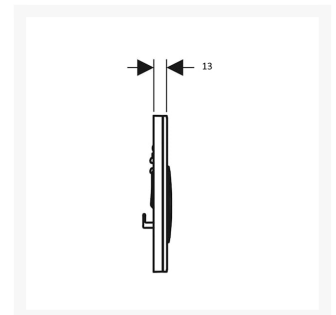

Independent 4 Life

Geberit Sigma50 Flush Plate for Dual Flush, Chrome-plated Brushed

£499.90 Inc. VAT

Product Code: 115.788.GH.2

Product Images

Description

Geberit Sigma50 flush plate, dual flush water-saving. Rectangular shaped with slightly curved button design, chrome-plated base plate & buttons with chrome-plated brushed cover plate. Unobtrusive but reliable design ensuring convenience and durability. Made from high-quality die-cast zinc & brass.

For Geberit Sigma concealed cisterns.

Key features:

- Water-saving dual flush
- For use with Geberit Sigma concealed cisterns
- Frameless design
- Unobtrusive design
- Slightly curved buttons
- Rectangular shape
- Front actuation
- Sound-absorbing actuator rods
- Tool-free fast adjustments for sound-absorbing actuator rods
- Height (mm): 164
- Width (mm): 246
- Depth (mm): 13
- Operating force: < 20 N
- Plate & button colour: Chrome-plated
- Cover plate colour: Chrome-plated brushed
- Material: Die-cast zinc / brass

Scope of supply:

- Mounting frame
- 2 distance bolts
- 2 actuator rods

Warranty:

- 2 year manufacturer warranty

Additional Information

Manufacturer	Geberit
Brand / Model	Geberit / Sigma50
Colour	Chrome-plated Brushed
Warranty	2 Year Standard
Flush Operation	Front Actuator