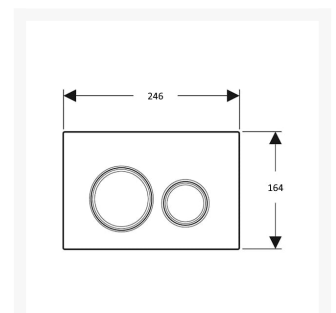

Independent 4 Life

Geberit Sigma50 Flush Plate for Dual Flush, Chrome-plated & Smoked Glass Reflective

£377.87 Inc. VAT

Product Code: 115.788.SD.2

Product Images

Description

Geberit Sigma50 flush plate, dual flush water-saving. Rectangular shaped with slightly curved button design, chrome-plated base plate & buttons with smoked glass reflective cover plate. Unobtrusive but reliable design ensuring convenience and durability. Made from high-quality die-cast zinc & glass.

For Geberit Sigma concealed cisterns.

Key features:

- Water-saving dual flush
- For use with Geberit Sigma concealed cisterns
- Frameless design
- Unobtrusive design
- Slightly curved buttons
- Rectangular shape
- Front actuation
- Actuator buttons are easy-to-clean
- Sound-absorbing actuator rods
- Tool-free fast adjustments for sound-absorbing actuator rods
- Height (mm): 164
- Width (mm): 246
- Depth (mm): 13
- Operating force: < 20 N
- Plate & button colour: Chrome-plated
- Cover plate colour: Smoked glass reflective
- Material: Die-cast zinc / glass