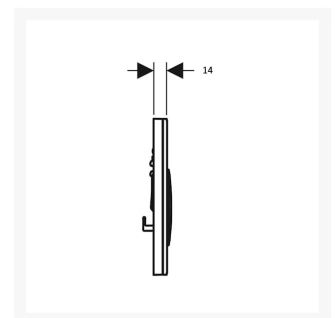

Independent 4 Life

Geberit Sigma50 Flush Plate for Dual Flush, Chrome-plated & Smoked Glass Reflective

£377.87 Inc. VAT

Product Code: 115.788.SD.2

Product Images

Description

Geberit Sigma50 flush plate, dual flush water-saving. Rectangular shaped with slightly curved button design, chrome-plated base plate & buttons with smoked glass reflective cover plate. Unobtrusive but reliable design ensuring convenience and durability. Made from high-quality die-cast zinc & glass.

For Geberit Sigma concealed cisterns.

Key features:

- Water-saving dual flush
- For use with Geberit Sigma concealed cisterns
- Frameless design
- Unobtrusive design
- Slightly curved buttons
- Rectangular shape
- Front actuation
- Actuator buttons are easy-to-clean
- Sound-absorbing actuator rods
- Tool-free fast adjustments for sound-absorbing actuator rods
- Height (mm): 164
- Width (mm): 246
- Depth (mm): 13
- Operating force: < 20 N
- Plate & button colour: Chrome-plated
- Cover plate colour: Smoked glass reflective
- Material: Die-cast zinc / glass