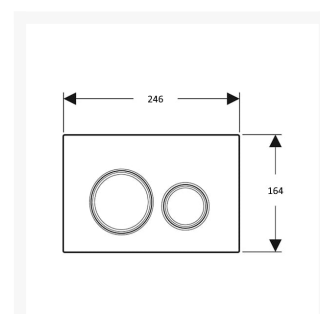

Independent 4 Life

Geberit Sigma20 Flush Plate for Dual Flush, Black & Gloss Chrome-plated

£139.28 Inc. VAT

Product Code: 115.882.KM.1

Product Images

Description

Geberit Sigma20 flush plate, dual flush water-saving. Circular button design, black plate and buttons with gloss chrome-plated design rings. Unobtrusive yet reliable with a focus on convenience and durability.

For Geberit Sigma concealed cisterns.

www.independent4life.co.uk | info@independent4life.co.uk | Tel: 0800 500 3001 | VAT No: 942447711

EORI GB942447711000