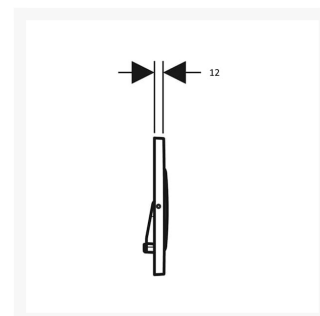

# Geberit Sigma20 Flush Plate for Dual Flush, Black & Gloss Chrome-plated

£139.28 Inc. VAT

Product Code: 115.882.KM.1

## Description

Geberit Sigma20 flush plate, dual flush water-saving. Circular button design, black plate and buttons with gloss chrome-plated design rings. Unobtrusive yet reliable with a focus on convenience and durability.