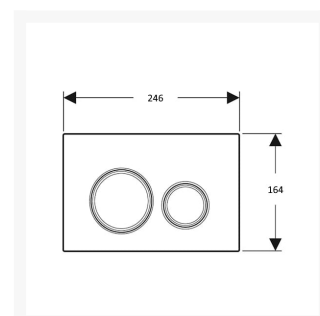

Independent 4 Life

Geberit Sigma20 Flush Plate for Dual Flush, Brushed & Polished

£241.85 Inc. VAT

Product Code: 115.882.SN.1

Product Images

Description

Geberit Sigma20 flush plate, dual flush water-saving. Circular button design, brushed easy-to-clean coated plate and buttons with polished design rings. Unobtrusive yet reliable with a focus on convenience and durability.

For Geberit Sigma concealed cisterns.

Key features:

- Water-saving dual flush
- For use with Geberit Sigma concealed cisterns
- Round buttons
- Large circular buttons are ideal for users with limited hand dexterity
- Front actuation
- Sound-absorbing actuator rods
- Tool-free fast adjustments for actuator rods
- Height (mm): 164
- Width (mm): 246
- Depth (mm): 12
- Operating force: < 20 N
- Design rings: Polished
- Plate & buttons: Brushed easy-to-clean coated
- Material: Plastic