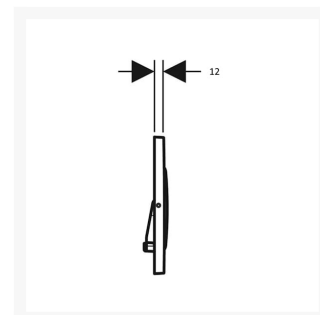

Independent 4 Life

Geberit Sigma20 Flush Plate for Dual Flush, Brushed & Polished

£241.85 Inc. VAT

Product Code: 115.882.SN.1

Product Images

Description

Geberit Sigma20 flush plate, dual flush water-saving. Circular button design, brushed easy-to-clean coated plate and buttons with polished design rings. Unobtrusive yet reliable with a focus on convenience and durability.

For Geberit Sigma concealed cisterns.

Key features:

- Water-saving dual flush
- For use with Geberit Sigma concealed cisterns
- Round buttons
- Large circular buttons are ideal for users with limited hand dexterity
- Front actuation
- Sound-absorbing actuator rods
- Tool-free fast adjustments for actuator rods
- Height (mm): 164
- Width (mm): 246
- Depth (mm): 12
- Operating force: < 20 N
- Design rings: Polished
- Plate & buttons: Brushed easy-to-clean coated
- Material: Plastic