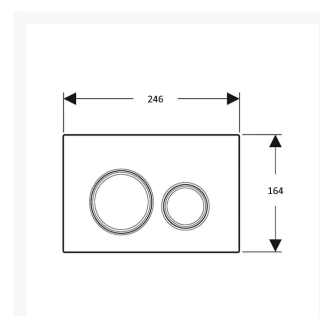

Independent 4 Life

Geberit Sigma20 Flush Plate for Dual Flush, Matt Chrome-plated & Gloss Chrome-plated

£143.32 Inc. VAT

Product Code: 115.882.JQ.1

Product Images

Description

Geberit Sigma20 flush plate, dual flush water-saving. Circular button design, matt easy-to-clean coated plate and buttons with gloss chrome-plated design rings. Unobtrusive yet reliable with a focus on convenience and durability.