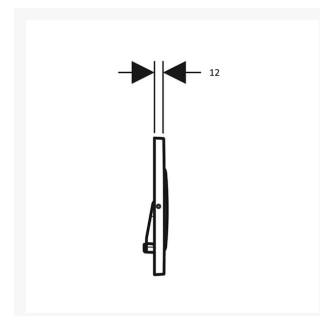

# Geberit Sigma20 Flush Plate for Dual Flush, Matt Chrome-plated & Gloss Chrome-plated

£143.32 Inc. VAT

Product Code: 115.882.JQ.1

## Description

Geberit Sigma20 flush plate, dual flush water-saving. Circular button design, matt easy-to-clean coated plate and buttons with gloss chrome-plated design rings. Unobtrusive yet reliable with a focus on convenience and durability.

For Geberit Sigma concealed cisterns.

**Key features:**

- Water-saving dual flush
- For use with Geberit Sigma concealed cisterns
- Round buttons
- Large circular buttons are ideal for users with limited hand dexterity
- Front actuation
- Sound-absorbing actuator rods
- Tool-free fast adjustments for actuator rods
- Height (mm): 164
- Width (mm): 246
- Depth (mm): 12
- Operating force: < 20 N
- Design rings: Gloss chrome-plated
- Plate & buttons: Matt chrome-plated, easy-to-clean coated
- Material: Plastic