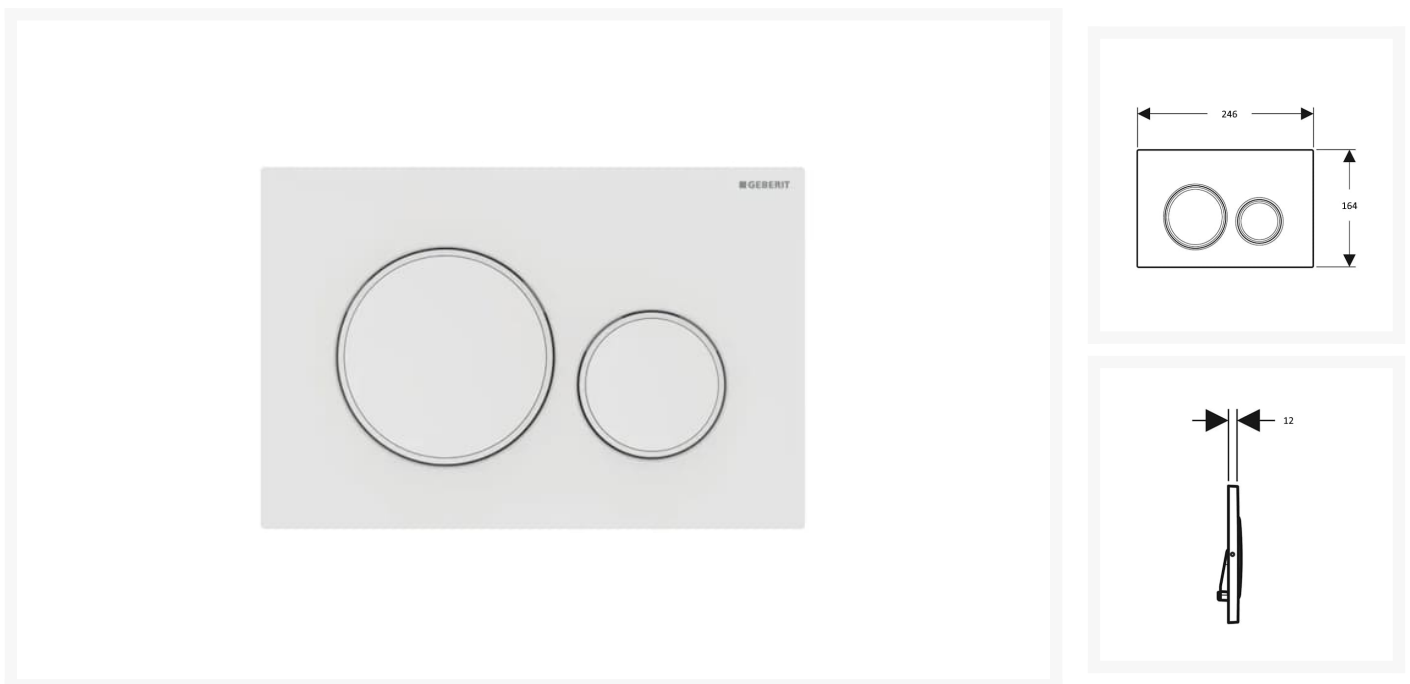

Independent 4 Life

Geberit Sigma20 Flush Plate for Dual Flush, White Matt & White

£197.92 Inc. VAT

Product Code: 115.882.01.1

Product Images

Description

Geberit Sigma20 flush plate, dual flush water-saving. Circular button design, white matt easy-to-clean coated plate and buttons with white design rings. Unobtrusive yet reliable with a focus on convenience and durability.

For Geberit Sigma concealed cisterns.

Key features:

- Water-saving dual flush
- For use with Geberit Sigma concealed cisterns
- Round buttons
- Large circular buttons are ideal for users with limited hand dexterity
- Front actuation
- Sound-absorbing actuator rods
- Tool-free fast adjustments for actuator rods
- Height (mm): 164
- Width (mm): 246
- Depth (mm): 12
- Operating force: < 20 N
- Design rings: White
- Plate & buttons: White matt coated, easy-to-clean
- Material: Plastic