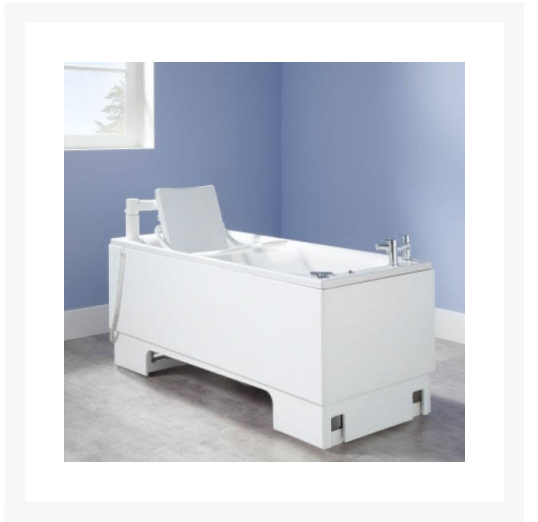

Product Images