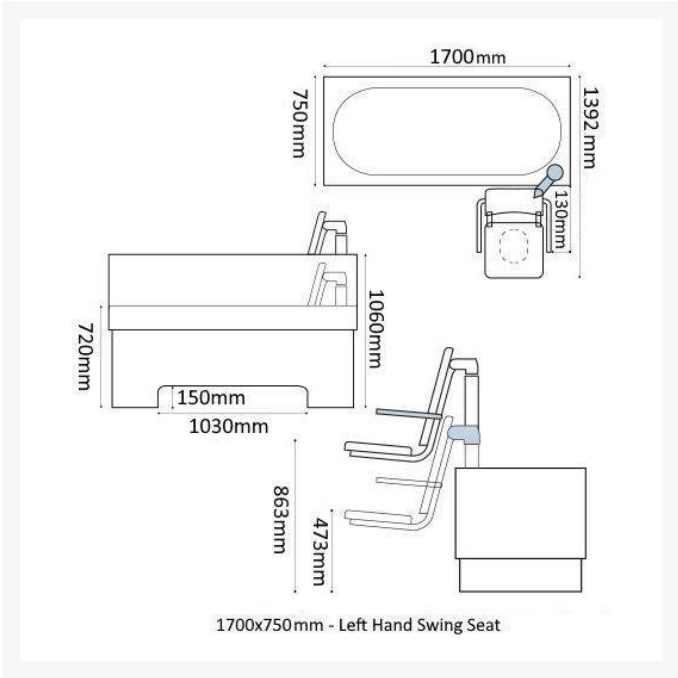

# Renaissance Excel 600 Height ADJ Bath 1700x750mm, PWR Swing Seat, Taps, CAT 5 SHWR, Nursing Arms & Hoist Panels - End Waste

From:	£9,152.40
To:	£9,398.40
Inc. VAT	

Product Code: EXCEL600-Comp

# Product Images

---

Pair of Lever Bath Taps

TMV3 Underbath Valve

#### 1700x750mm, LH - Hoist Panels & End Waste

£7,482.00

The Renaissance Excel 600 bath with 340mm of height adjustment, allows users to access the bath with the powered lifting seat, while allowing carers to assist and wash client users at a comfortable working height. Left hand powered lifting/swing seat. Electric operation with battery backup. 1700x750mm with an end waste. Includes hoist access and end panels, nursing arms with a lap belt for the seat, pair of fitted and pre-plumbed bath filler taps with an under bath TMV3 valve and a TMV3 Shower System that is CAT5 Fluid Safe with a Shepherd's Crook. Max load: 24st / 150kg. Manufactured in the UK. In stock with a 7-day lead time. Free site visit and demonstration available and installation service on a quotation basis - Please contact us for more information.

- Bath height in lowered position (mm): 720
- Seat height (out of bath) in raised position (mm): 863
- Seat height (out of bath) in lowered position (mm): 473
- Front panel cut-out for hoist access (mm): 1030 L x 150 H
- Safe-working Load 24st / 150kg
- Acrylic bath shell, manufactured in the UK, CE compliant