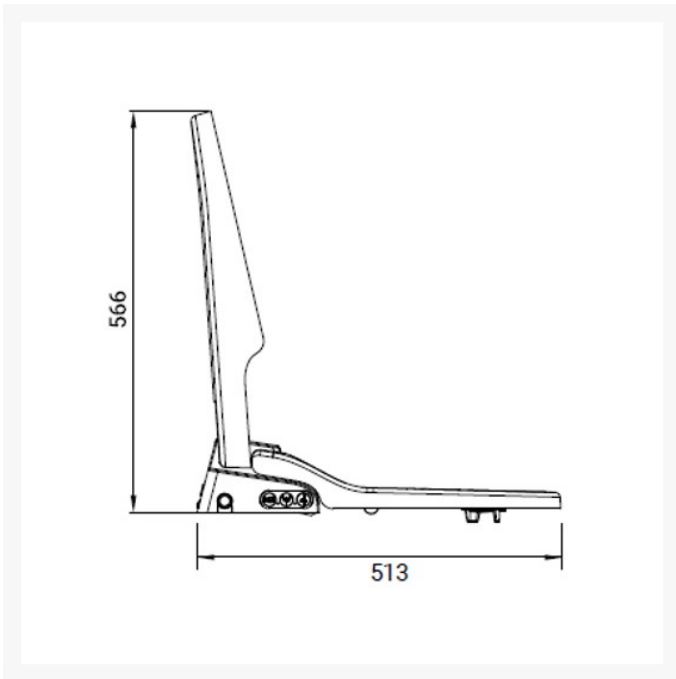

Additional Options

Optional Extended Warranty	
AKW 1-year Warranty Extension	£139.39
AKW 2-year Warranty Extension	£278.80
AKW 3-year Warranty Extension	£418.19