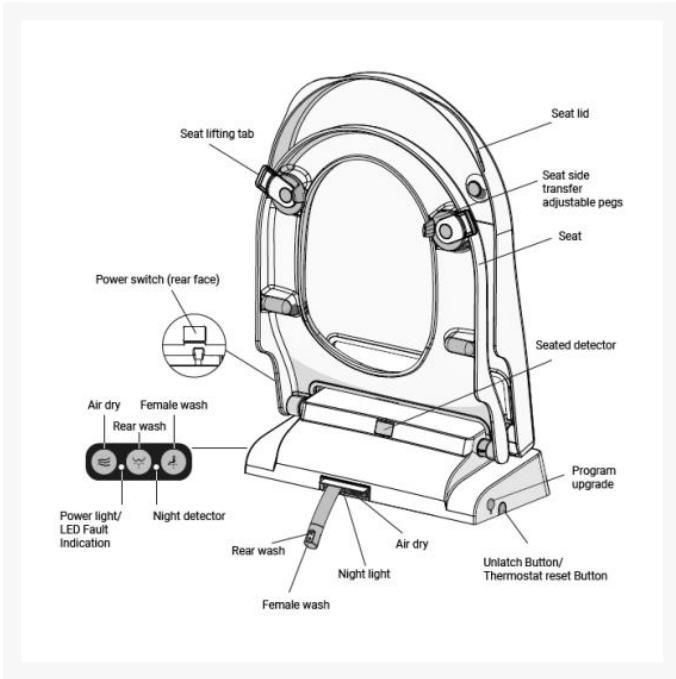

Additional Options

Optional Extended Warranty	
AKW 1-year Warranty Extension	£139.39
AKW 2-year Warranty Extension	£278.80
AKW 3-year Warranty Extension	£418.19