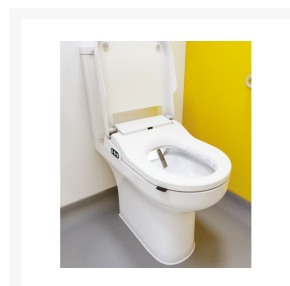

Product Images