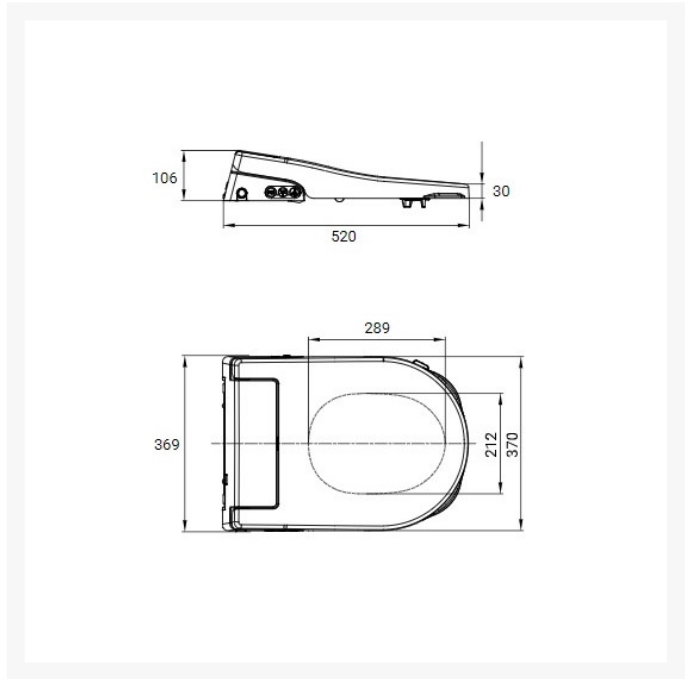

Additional Options

Optional Extended Warranty	
AKW 1-year Warranty Extension	£139.39
AKW 2-year Warranty Extension	£278.80
AKW 3-year Warranty Extension	£418.19