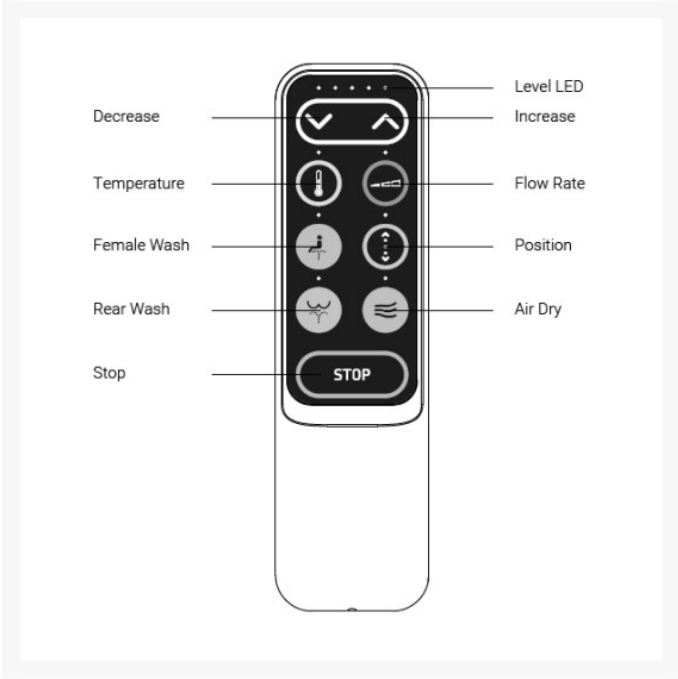

Additional Options

Optional Extended Warranty	
AKW 1-year Warranty Extension	£143.57
AKW 2-year Warranty Extension	£287.16
AKW 3-year Warranty Extension	£430.67