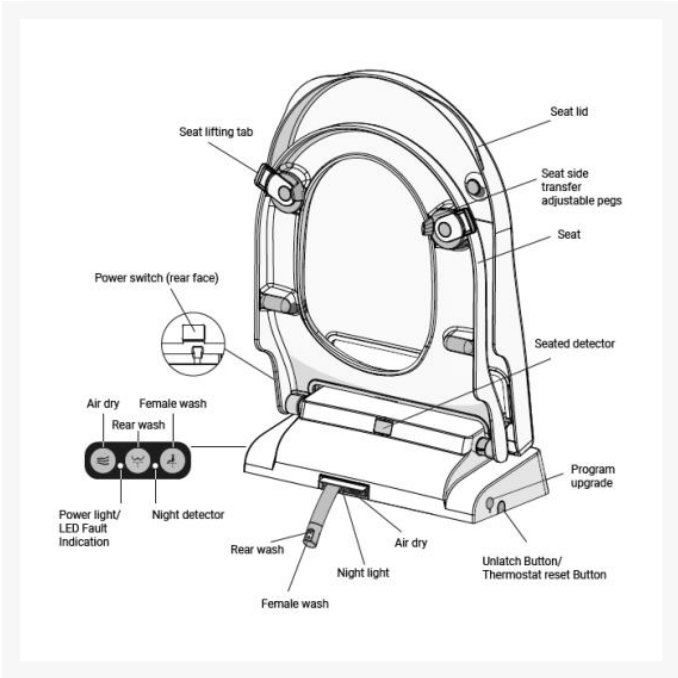

Independent 4 Life

£1,654.80 Inc. VAT

AKW Bidet Pack 1 - C/C Navlin WC, Raised Push Button Flush (23574), Bidet Seat - OPT Ext. 3 to 5 Year Warranty

Product Code: 28410-BF

Product Images

Additional Options

Carers can assist users and maintain their privacy and dignity in the bathroom with the remote control by allowing use by carer outside the bathroom. The built-in night light makes finding and using the bidet easier.

The AKW Consilio bidet seat is designed and compatible with the Navlin range of sanitaryware. The bidet measures (LxW) 520x370mm overall, 453 (+/- 31mm) installation depth with 160 (+/- 20mm) adjustable hinges.

Quiet operation and efficient:

- Low noise heater, water pump and dryer motor
- Pressure and flow optimised for efficient and continuous cleaning

Sizes - see dimension picture for more information::

- Length overall (mm): 520
- Width overall (mm): 370
- Width of seat (mm): 354
- Aperture of seat (L x W) (mm): 289 x 212
- Seat height (excl. back of unit and seat cover/lid) (mm): 30
- Rear height (mm): 106