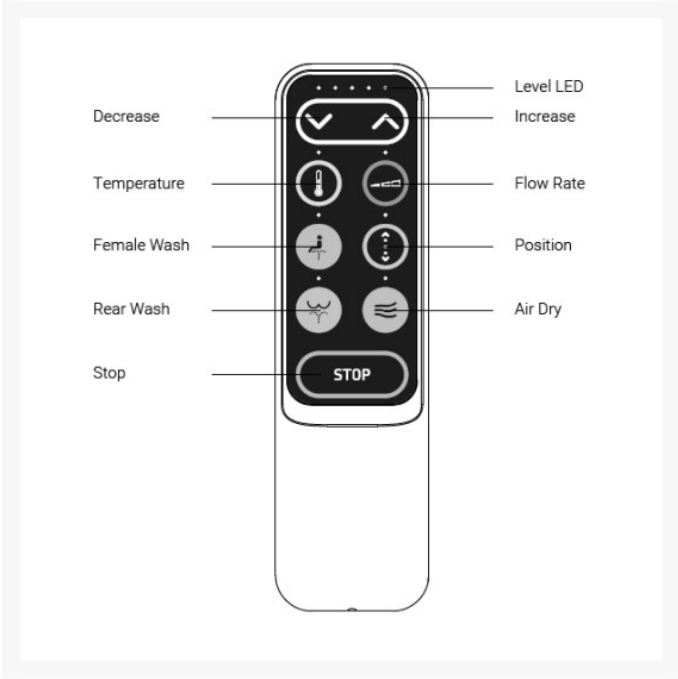

Carers can assist users and maintain their privacy and dignity in the bathroom with the remote control by allowing use by carer outside the bathroom. The built-in night light makes finding and using the bidet easier.

Quiet operation and efficient:

- Low noise heater, water pump and dryer motor
- Pressure and flow optimised for efficient and continuous cleaning

Sizes - see dimension picture for more information::

- Length overall (mm): 520
- Width overall (mm): 370
- Width of seat (mm): 354
- Aperture of seat (L x W) (mm): 289 x 212
- Seat height (excl. back of unit and seat cover/lid) (mm): 30
- Rear height (mm): 106