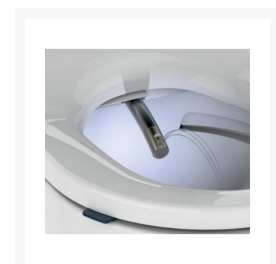

Product Images