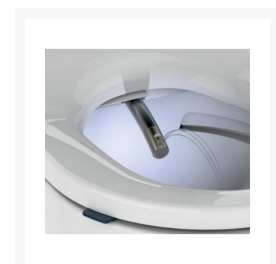

Carers can assist users and maintain their privacy and dignity in the bathroom with the remote control by allowing use by carer outside the bathroom. The built-in night light makes finding and using the bidet easier.

The AKW Consilio bidet seat is designed and compatible with the Navlin range of sanitaryware. The bidet measures (LxW) 520x370mm overall, 453 (+/- 31mm) installation depth with 160 (+/- 20mm) adjustable hinges.