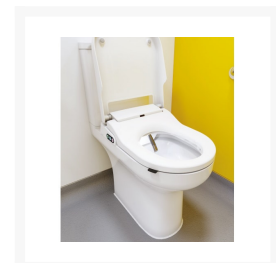

Carers can assist users and maintain their privacy and dignity in the bathroom with the remote control by allowing use by carer outside the bathroom. The built-in night light makes finding and using the bidet easier.