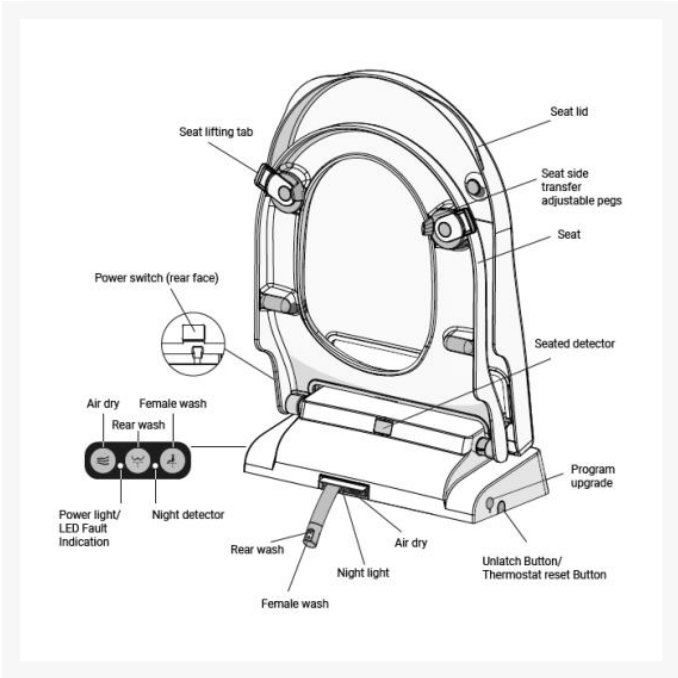

# AKW Bidet Pack 1 - C/C Navlin WC, Raised Push Button Flush (23574), Bidet Seat - OPT Ext. 3 to 5 Year Warranty

Product Code: 28410-BF

## Product Images

---

## Description

---

AKW electronic bidet toilet seat with a raised push button, provides maximum comfort and cleaning for both male and female users, with adjustable warm water washing and warm air drying.

#### **Sizes - see dimension picture for more information::**

- Length overall (mm): 520
- Width overall (mm): 370
- Width of seat (mm): 354
- Aperture of seat (L x W) (mm): 289 x 212
- Seat height (excl. back of unit and seat cover/lid) (mm): 30
- Rear height (mm): 106