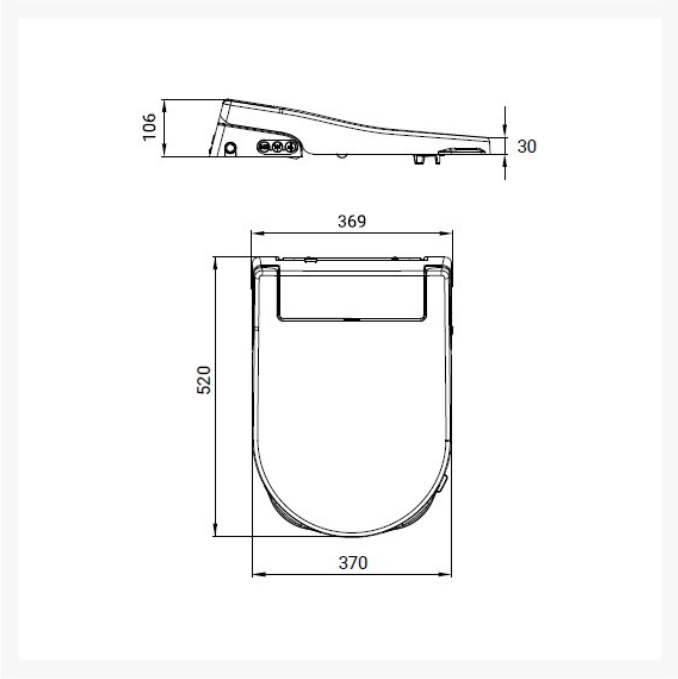

Additional Options

Optional Extended Warranty	
AKW 1-year Warranty Extension	£143.57
AKW 2-year Warranty Extension	£287.16
AKW 3-year Warranty Extension	£430.67