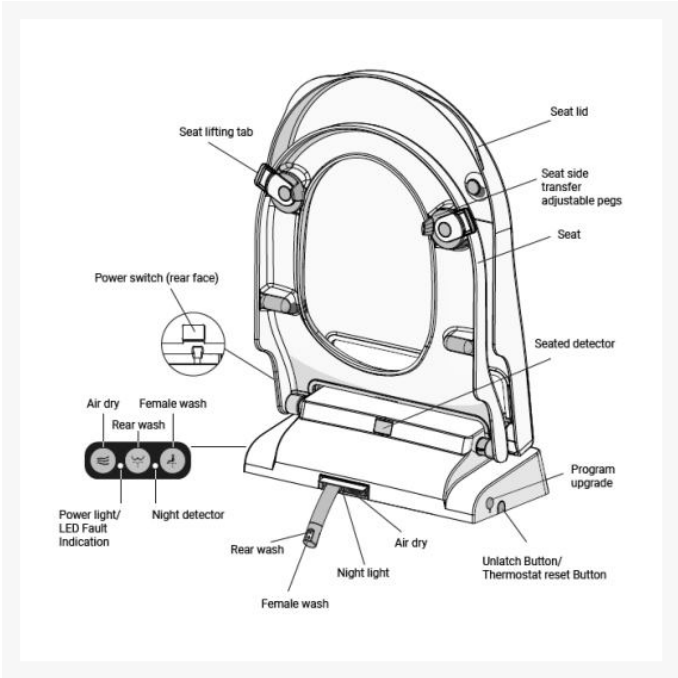

Additional Options

Optional Extended Warranty	
AKW 1-year Warranty Extension	£139.39
AKW 2-year Warranty Extension	£278.80
AKW 3-year Warranty Extension	£418.19