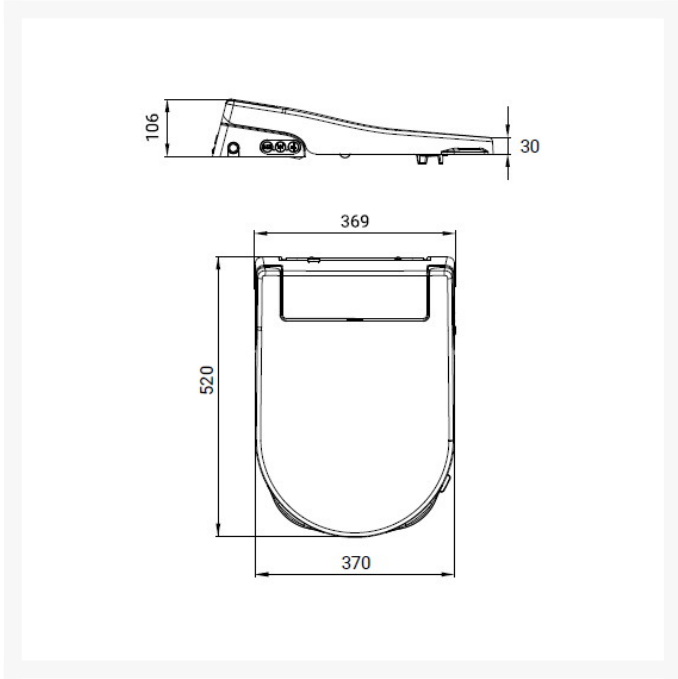

Additional Options

Optional Extended Warranty	
AKW 1-year Warranty Extension	£139.39
AKW 2-year Warranty Extension	£278.80
AKW 3-year Warranty Extension	£418.19