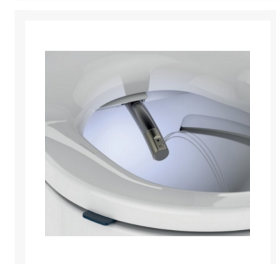

Product Images