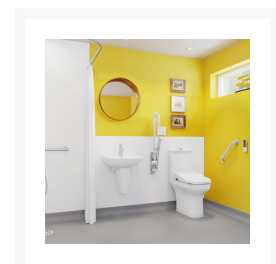

Product Images