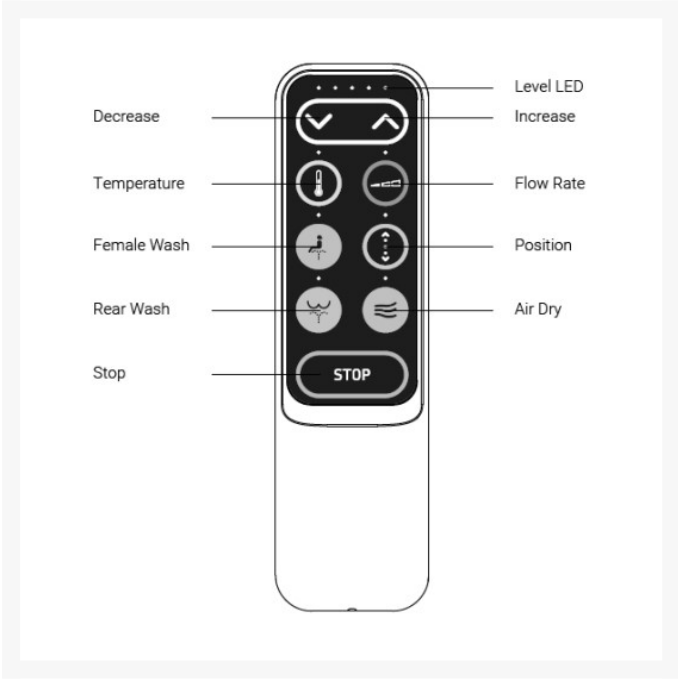

Additional Options

Optional Extended Warranty	
AKW 1-year Warranty Extension	£139.39
AKW 2-year Warranty Extension	£278.80
AKW 3-year Warranty Extension	£418.19