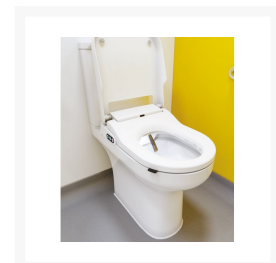

Product Images