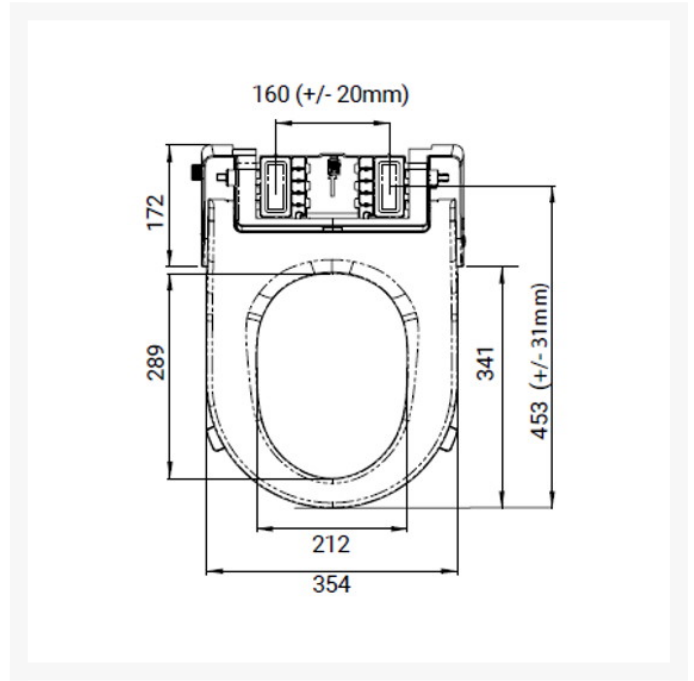

Additional Options

Optional Extended Warranty		
	AKW 1-year Warranty Extension	£139.39
	AKW 2-year Warranty Extension	£278.80
	AKW 3-year Warranty Extension	£418.19