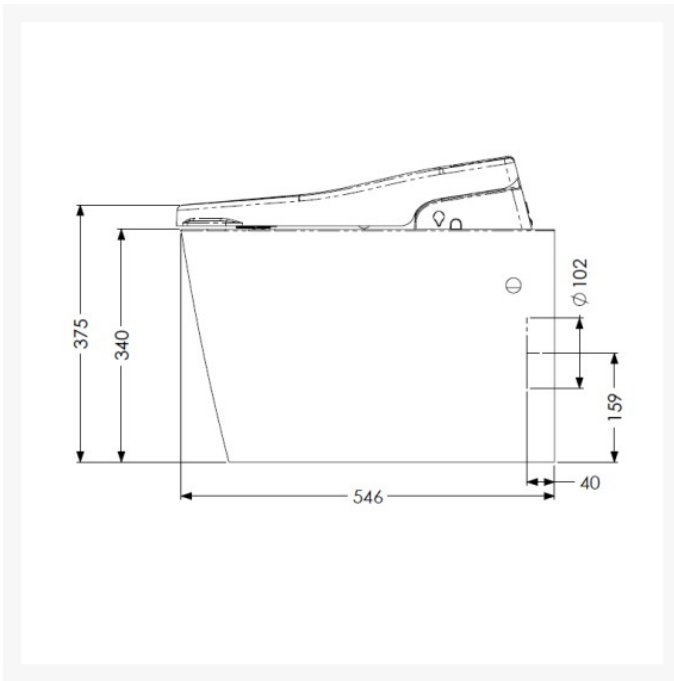

Additional Options

Optional Extended Warranty		
	AKW 1-year Warranty Extension	£139.39
	AKW 2-year Warranty Extension	£278.80
	AKW 3-year Warranty Extension	£418.19