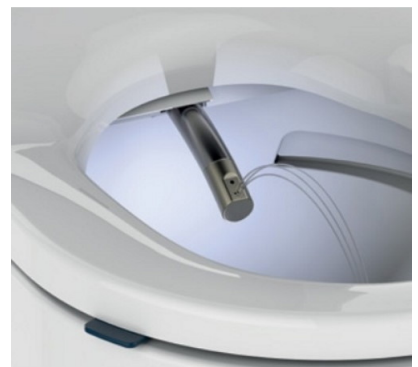

Product Images