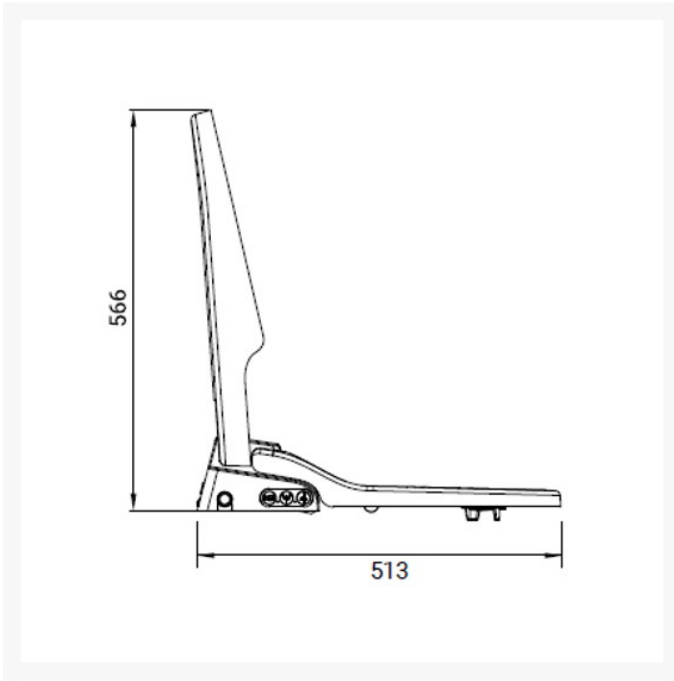

Additional Options

Optional Extended Warranty		
	AKW 1-year Warranty Extension	£139.39
	AKW 2-year Warranty Extension	£278.80
	AKW 3-year Warranty Extension	£418.19