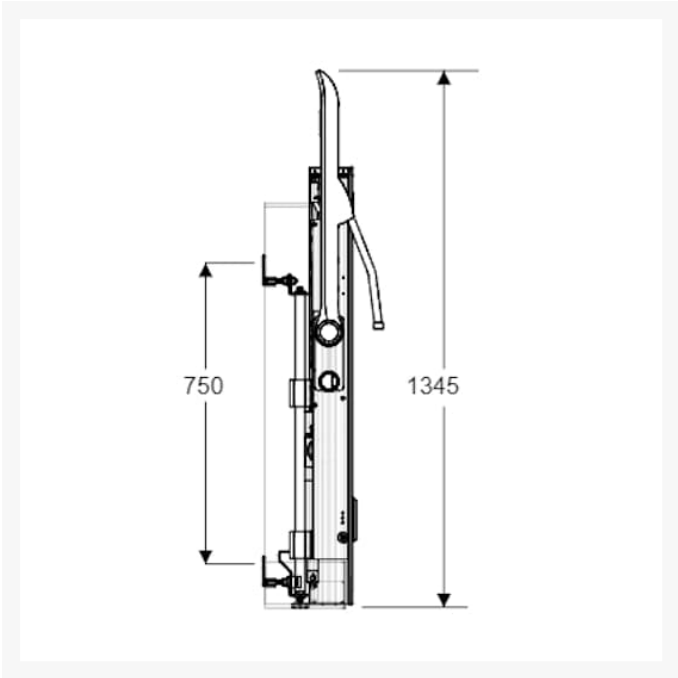

Additional Options

Optional Extended Warranty - Parts and Labour	AKW 1-year Warranty Extension	£223.48
	AKW 2-year Warranty Extension	£425.97
	AKW 3-year Warranty Extension	£617.96