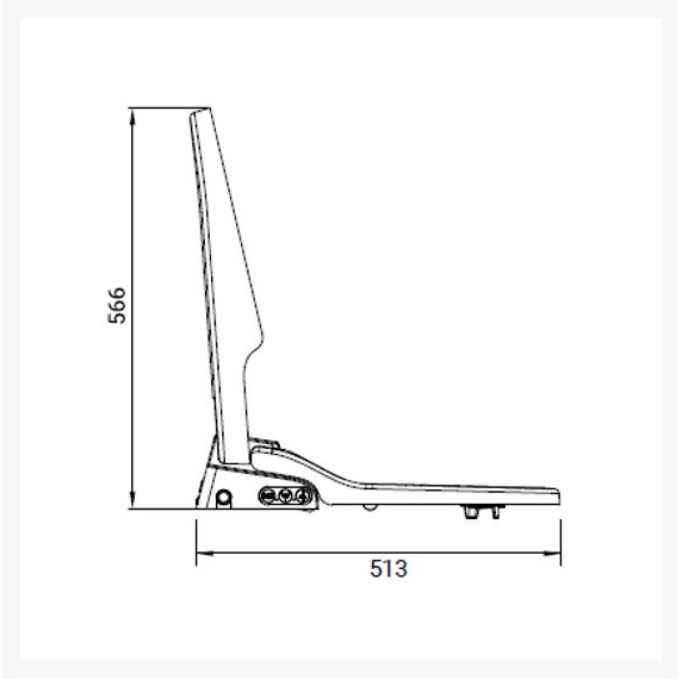

Additional Options

Optional Extended Warranty - Parts and Labour	AKW 1-year Warranty Extension	£223.48
	AKW 2-year Warranty Extension	£425.97
	AKW 3-year Warranty Extension	£617.96