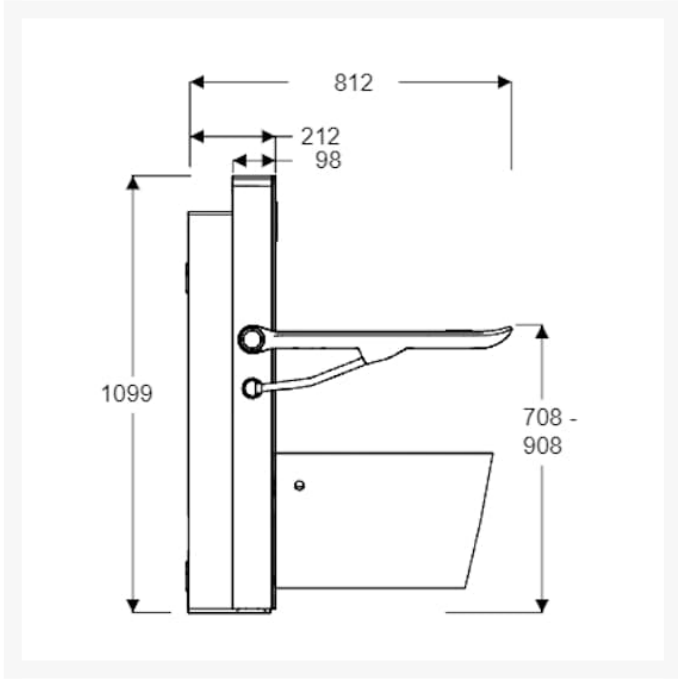

Additional Options

Optional Extended Warranty - Parts and Labour	AKW 1-year Warranty Extension	£223.48
	AKW 2-year Warranty Extension	£425.97
	AKW 3-year Warranty Extension	£617.96