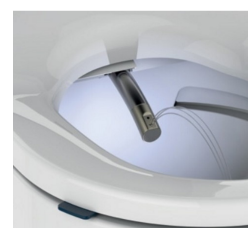

Product Images