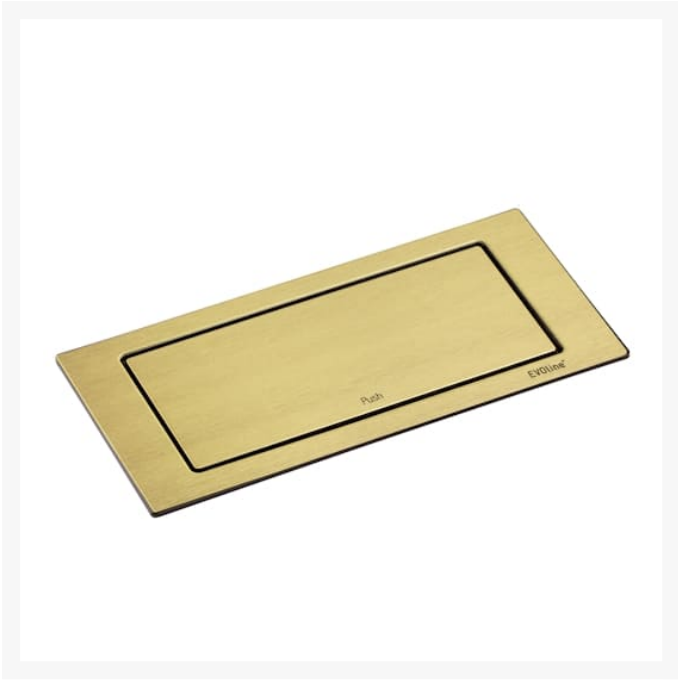

# EV0line BackFlip - Choice of Colour

£173.64 Inc. VAT

Product Code: 1592.710.x

# Product Options

---

Colour	Price Inc. VAT
EVOLine Stainless Steel	£173.64
EVOLine Black Steel	£203.80
EVOLine White Steel	£203.80
EVOLine Black Glass	£267.86
EVOLine White Glass	£267.86
EVOLine Grey Ceramic	£267.86
EVOLine Brass Effect	£186.88

## Description

---

EVOLine BackFlip, choice of colour. The thin panel allows the user with a light touch to turn, upwards or downwards the. Protected against water running in from the sides from the charger and power sockets location far above the panel.