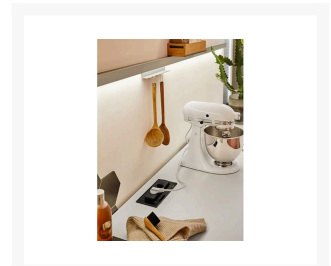

Product Images