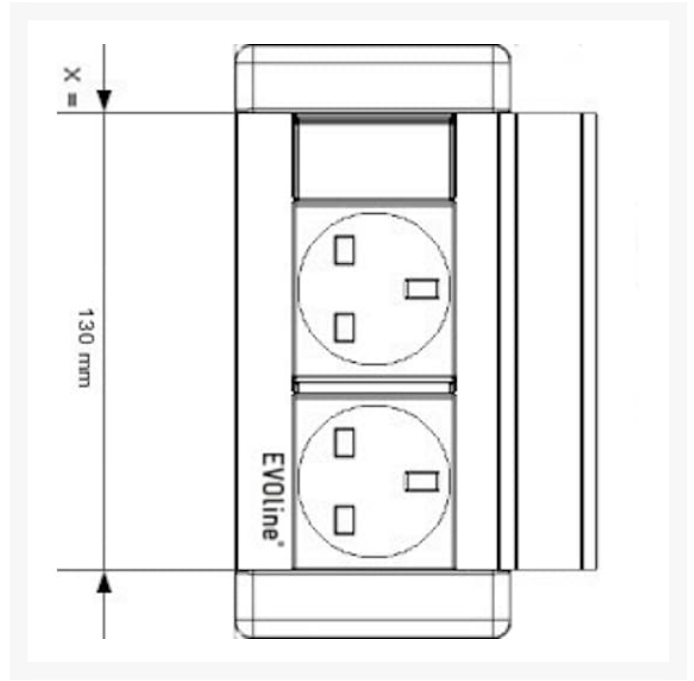

Independent 4 Life

EVoline FrameDock Hide - Choice of Colour w/ Double

£80.22 Inc. VAT

Product Code: FDHD.Q18331.x

Product Images

Product Options

Colour	Price Inc. VAT
EVOLine White	£80.22
EVOLine Black	£80.22
EVOLine Silver	£80.22

Description

EVOLine FrameDock Hide, choice of colour. Double socket. A timeless design for all work areas, the cover panel protects the strip from dust and dirt. Low installation depth of 53mm and a simple mounting method allows for the EVOLine FrameDock to fit almost anywhere.

Technical Details:

- Choice of colour - Please see image gallery for the range of colour combinations and materials
- Installation depth (mm): 53

- Double socket
- Cut-out width (mm): 71
- Cut-out length (mm): 155
- Nominal Current V AC: 230
- Nominal Current A: 5
- Input power W Max: 1150
- Protection rating: IP 20