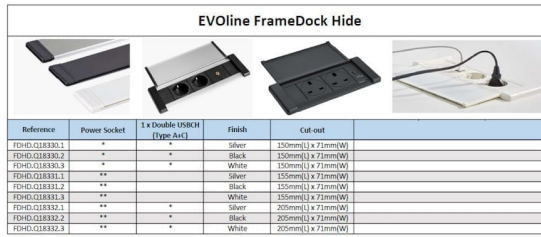

Product Options

Colour	Price Inc. VAT
EVoline White	£198.54
EVoline Black	£198.54
EVoline Silver	£198.54

Description

EVoline FrameDock Hide, choice of colour. A timeless design for all work areas, the cover panel protects the strip from dust and dirt. Low installation depth of 51mm and a simple mounting method allows for the EVOLINE FrameDock to fit almost anywhere.

Key benefits:

- Timeless design
- Easy to install
- Can be covered or uncovered when not in use
- Cover protects the power strip from dust and dirt
- Perfect solution for flush mounted sockets
- interchangeable modules for data/multimedia only

Technical Details:

- Choice of colour - Please see image gallery for the range of colour combinations and materials
- Installation depth dia. (mm): 51
- 2 Sockets
- USB A
- USB C
- Cut-out width (mm): 71
- Cut-out length (mm): 205
- Nominal Current V AC: 230
- Nominal Current A: 5
- Input power W Max: 1150