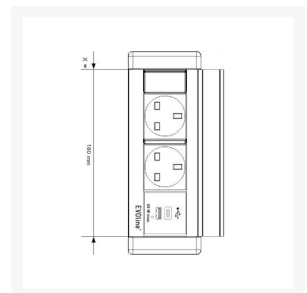

Independent 4 Life

EVOLine FrameDock Hide - Choice of Colour w/ Double Socket & USB A + C

£198.54 Inc. VAT

Product Code: FDHD.Q18332.x

Product Images

FrameDock Hide Notes:
 All units manufactured with black/silver anodised aluminium or white lacquered aluminium profile, black plastic socket fascia and black/silver or white aluminium cover
 All units manufactured with 3m supply cable and 13A UK plug
 UK sockets are non-fused
 1 x Double USBCH [Type A Quick Charge 3.0 - 5V/3A (15W); 9V/2A (18W); 12V/1.5A (18W)] & Type C Power Delivery - 5V/3A (15W); 9V/3A (27W); 12V/3A (36W); 15V/3A (45W); 20V/3.25A (65W)

Product Options

Colour	Price Inc. VAT
EVoline White	£198.54
EVoline Black	£198.54
EVoline Silver	£198.54

Description

EVoline FrameDock Hide, choice of colour. A timeless design for all work areas, the cover panel protects the strip from dust and dirt. Low installation depth of 51mm and a simple mounting method allows for the EVOLINE FrameDock to fit almost anywhere.

Technical Details:

- Choice of colour - Please see image gallery for the range of colour combinations and materials
- Installation depth dia. (mm): 51
- 2 Sockets
- USB A
- USB C
- Cut-out width (mm): 71
- Cut-out length (mm): 205
- Nominal Current V AC: 230
- Nominal Current A: 5
- Input power W Max: 1150

- Protection rating: IP 20

Supplied Parts:

- 3m supply cable & 13A UK Plug
- Double USBCH - Type A Quick Charge 3.0 – 5V/3A (15W); 9V/2A (18W); 12V/1.5A (18W)
- Type C Power Delivery – 5V/3A (15W); 9V/3A (27W); 12V/3A (36W); 15V/3A (45W); 20V/3 25A (65W)