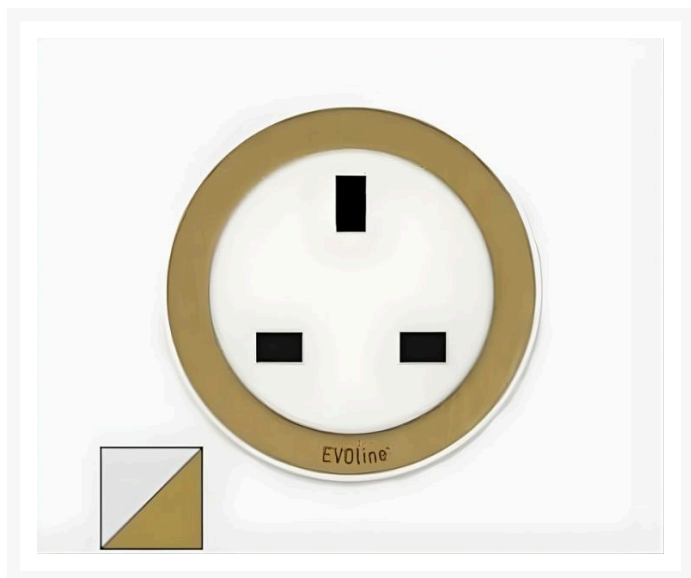

Independent 4 Life

EVoline One - Choice of Colour

£52.81 Inc. VAT

Product Code: ONE.Q18333.x

Product Images

Product Options

| bezel_finish | Price Inc. VAT |
|-------------------------|----------------|
| EVoline Black | £52.81 |
| EVoline White | £52.81 |
| EVoline Stainless Steel | £58.10 |
| EVoline Stainless Steel | £58.10 |
| EVoline Brass Effect | £58.10 |
| EVoline Brass Effect | £58.10 |
| Housing Finish | |
| EVoline Black | £52.81 |
| EVoline Black | £58.10 |
| EVoline Black | £58.10 |
| EVoline White | £52.81 |
| EVoline White | £58.10 |
| EVoline White | £58.10 |

Description

EVOLine One, choice of colour. Single socket. Round single socket, compact power or data access. Horizontal or vertical installation. Standard wing clamps for installation thickness of 9 - 25mm.

Bezel finish Stainless Steel with White housing finish out of stock until mid September.

Key benefits:

- Discreet space-saving solution
- Horizontal or vertical installation
- Round socket
- Flexible cable guarantees low installation depth

Technical Details:

- Choice of colour - Please see image gallery for the range of colour combinations and materials
- 1 Socket
- Cut-out dia. (mm): 54
- Installation depth (mm): 50
- Nominal Current V AC: 230
- Nominal Current A: 5
- Input power W Max: 1150
- Protection rating: IP 20