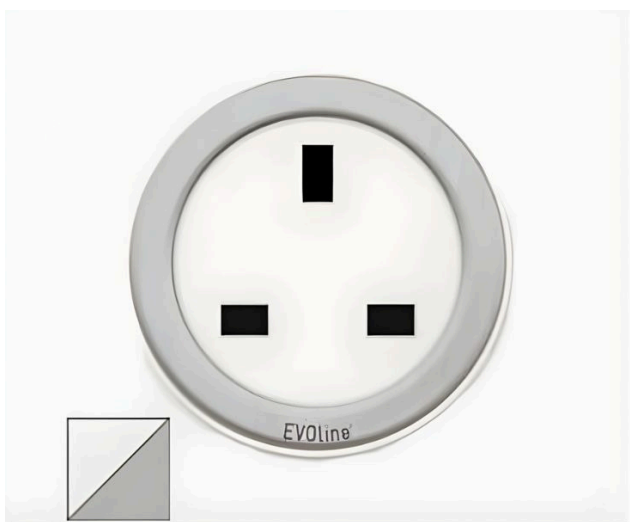

Independent 4 Life

EVoline One - Choice of Colour

£52.81 Inc. VAT

Product Code: ONE.Q18333.x

Product Images

Product Options

| bezel_finish | Price Inc. VAT |
|-------------------------|----------------|
| EVoline Black | £52.81 |
| EVoline White | £52.81 |
| EVoline Stainless Steel | £58.10 |
| EVoline Stainless Steel | £58.10 |
| EVoline Brass Effect | £58.10 |
| EVoline Brass Effect | £58.10 |
| Housing Finish | |
| EVoline Black | £52.81 |
| EVoline Black | £58.10 |
| EVoline Black | £58.10 |
| EVoline White | £52.81 |
| EVoline White | £58.10 |
| EVoline White | £58.10 |

Description

EVOLine One, choice of colour. Single socket. Round single socket, compact power or data access. Horizontal or vertical installation. Standard wing clamps for installation thickness of 9 - 25mm.

Bezel finish Stainless Steel with White housing finish out of stock until mid September.

Key benefits:

- Discreet space-saving solution
- Horizontal or vertical installation
- Round socket
- Flexible cable guarantees low installation depth

Technical Details:

- Choice of colour - Please see image gallery for the range of colour combinations and materials
- 1 Socket
- Cut-out dia. (mm): 54
- Installation depth (mm): 50
- Nominal Current V AC: 230
- Nominal Current A: 5
- Input power W Max: 1150
- Protection rating: IP 20