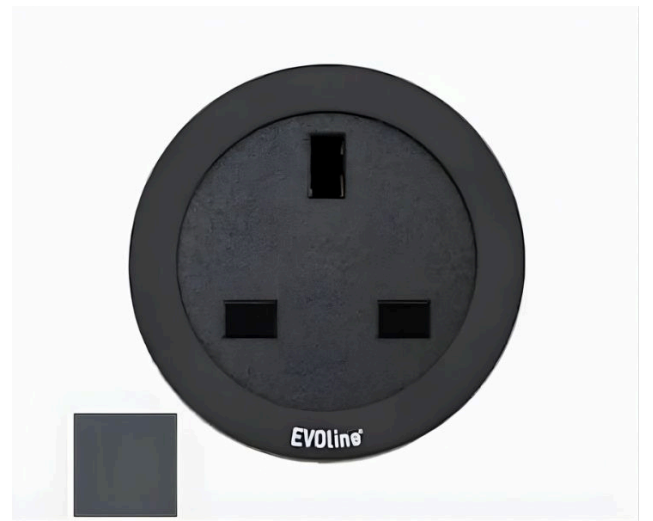

Independent 4 Life

EVoline One - Choice of Colour

£52.81 Inc. VAT

Product Code: ONE.Q18333.x

Product Images

Product Options

| bezel_finish | Price Inc. VAT |
|-------------------------|----------------|
| EVoline Black | £52.81 |
| EVoline White | £52.81 |
| EVoline Stainless Steel | £58.10 |
| EVoline Stainless Steel | £58.10 |
| EVoline Brass Effect | £58.10 |
| EVoline Brass Effect | £58.10 |
| Housing Finish | |
| EVoline Black | £52.81 |
| EVoline Black | £58.10 |
| EVoline Black | £58.10 |
| EVoline White | £52.81 |
| EVoline White | £58.10 |
| EVoline White | £58.10 |

Description

EVOLine One, choice of colour. Single socket. Round single socket, compact power or data access. Horizontal or vertical installation. Standard wing clamps for installation thickness of 9 - 25mm.

Bezel finish Stainless Steel with White housing finish out of stock until mid September.

Key benefits:

- Discreet space-saving solution
- Horizontal or vertical installation
- Round socket
- Flexible cable guarantees low installation depth

Technical Details:

- Choice of colour - Please see image gallery for the range of colour combinations and materials
- 1 Socket
- Cut-out dia. (mm): 54
- Installation depth (mm): 50
- Nominal Current V AC: 230
- Nominal Current A: 5
- Input power W Max: 1150
- Protection rating: IP 20