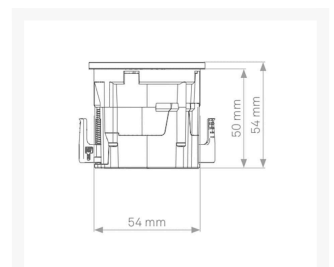

Product Images