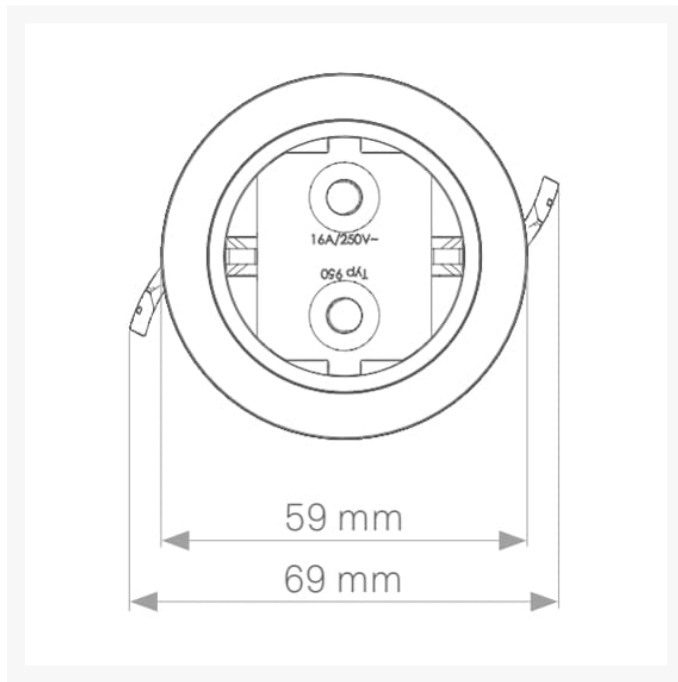

Product Options

bezel_finish	Price Inc. VAT
EVOLINE Black	£52.81
EVOLINE White	£52.81
EVOLINE Stainless Steel	£58.10
EVOLINE Stainless Steel	£58.10
EVOLINE Brass Effect	£58.10
EVOLINE Brass Effect	£58.10
Housing Finish	
EVOLINE Black	£52.81
EVOLINE Black	£58.10
EVOLINE Black	£58.10
EVOLINE White	£52.81
EVOLINE White	£58.10
EVOLINE White	£58.10