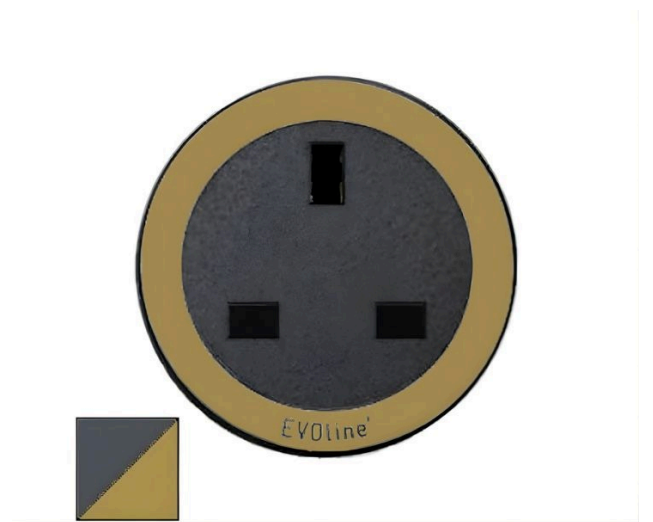

Independent 4 Life

EVoline One - Choice of Colour

£52.81 Inc. VAT

Product Code: ONE.Q18333.x

Product Images

Product Options

| bezel_finish | Price Inc. VAT |
|-------------------------|----------------|
| EVoline Black | £52.81 |
| EVoline White | £52.81 |
| EVoline Stainless Steel | £58.10 |
| EVoline Stainless Steel | £58.10 |
| EVoline Brass Effect | £58.10 |
| EVoline Brass Effect | £58.10 |
| Housing Finish | |
| EVoline Black | £52.81 |
| EVoline Black | £58.10 |
| EVoline Black | £58.10 |
| EVoline White | £52.81 |
| EVoline White | £58.10 |
| EVoline White | £58.10 |

Description

EVOLine One, choice of colour. Single socket. Round single socket, compact power or data access. Horizontal or vertical installation. Standard wing clamps for installation thickness of 9 - 25mm.

Bezel finish Stainless Steel with White housing finish out of stock until mid September.

Key benefits:

- Discreet space-saving solution
- Horizontal or vertical installation
- Round socket
- Flexible cable guarantees low installation depth

Technical Details:

- Choice of colour - Please see image gallery for the range of colour combinations and materials
- 1 Socket
- Cut-out dia. (mm): 54
- Installation depth (mm): 50
- Nominal Current V AC: 230
- Nominal Current A: 5
- Input power W Max: 1150
- Protection rating: IP 20