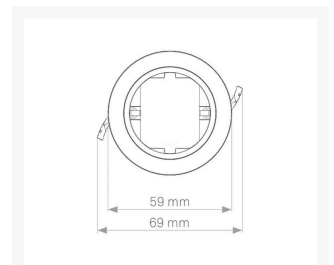

Product Images