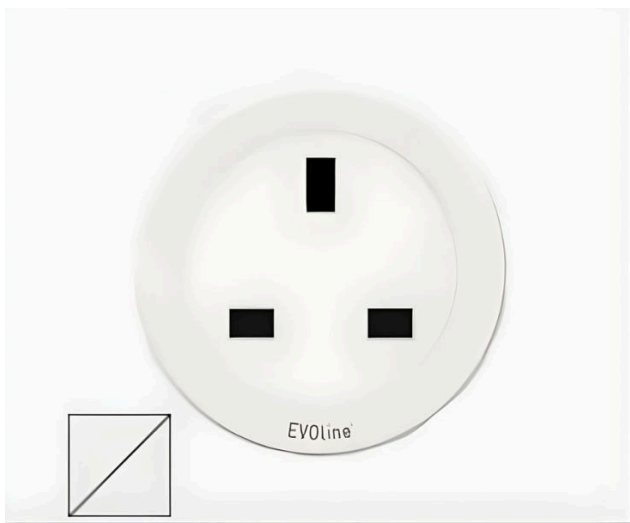

Independent 4 Life

EVoline One - Choice of Colour

£52.81 Inc. VAT

Product Code: ONE.Q18333.x

Product Images

Product Options

| bezel_finish | Price Inc. VAT |
|-------------------------|----------------|
| EVoline Black | £52.81 |
| EVoline White | £52.81 |
| EVoline Stainless Steel | £58.10 |
| EVoline Stainless Steel | £58.10 |
| EVoline Brass Effect | £58.10 |
| EVoline Brass Effect | £58.10 |
| Housing Finish | |
| EVoline Black | £52.81 |
| EVoline Black | £58.10 |
| EVoline Black | £58.10 |
| EVoline White | £52.81 |
| EVoline White | £58.10 |
| EVoline White | £58.10 |

Description

EVOLine One, choice of colour. Single socket. Round single socket, compact power or data access. Horizontal or vertical installation. Standard wing clamps for installation thickness of 9 - 25mm.

Bezel finish Stainless Steel with White housing finish out of stock until mid September.

Key benefits:

- Discreet space-saving solution
- Horizontal or vertical installation
- Round socket
- Flexible cable guarantees low installation depth

Technical Details:

- Choice of colour - Please see image gallery for the range of colour combinations and materials
- 1 Socket
- Cut-out dia. (mm): 54
- Installation depth (mm): 50
- Nominal Current V AC: 230
- Nominal Current A: 5
- Input power W Max: 1150
- Protection rating: IP 20