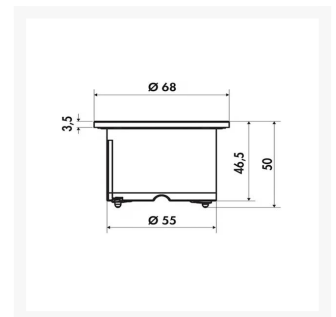

## Description

Stylish power socket by Granberg without a cover flap.

Designed for mounting in the 103mm high HA front of the Baselift, and Manulift ranges of height adjustable worktop frames and Centerlift height adjustable islands.

### Key benefits:

- 230 V power socket outlet
- Earthed (UK 3-pin)
- Plastic construction, Black finish
- For individual mounting

**Technical details:**

- Diameter (mm): 68
- Requires hole diameter (mm): 56
- Installation depth (mm): 45
- Cable length: 2m
- IP Class 20