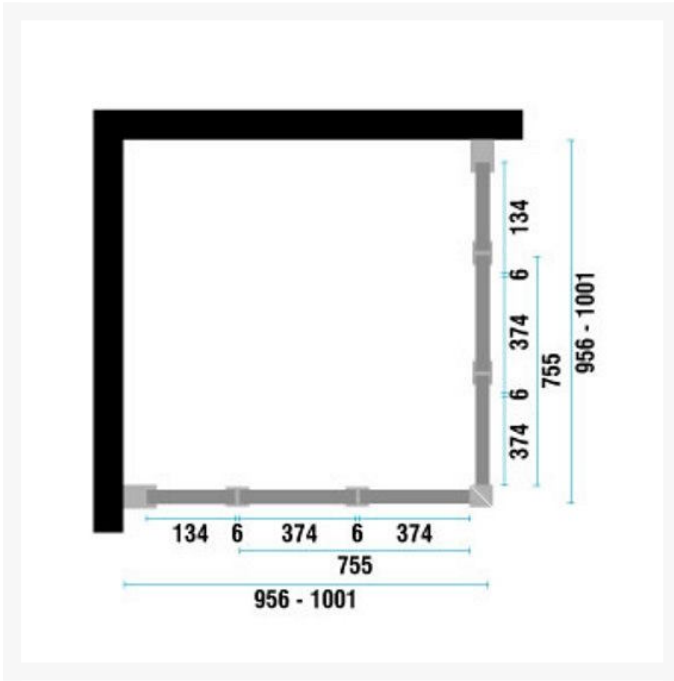

Independent 4 Life

Opulence GD51 RH Twin Top Bi-fold Stable Doors - 900-1500x900-1200mm (Right Hand)

£1,501.20 Inc. VAT

Product Code: GD51-RH

Product Images

Product Options

Tray Size (mm)	Price Inc. VAT
900x900	£1,501.20
1000x1000	£1,531.20
1100x900	£1,753.20
1200x900	£1,784.40
1200x1000	£1,815.60
1200x1200	£1,824.00
1400x900	£1,846.80
1500x1000	£1,885.20

Additional Options

Opulence Chrome Towel Rail	Towel Rail	£0.00
Wall profile compensator	Coved profile - Vinyl safety flooring	£0.00
	Square profile - Tiled floors & shower trays	£0.00

Description

The GD51-RH are corner full height right handed bi-folding stable shower doors from the AKW / Contour Showers Opulence range.

This style of shower door is ideal for multi-generational living and is suited for use by everyone. The 850mm high bottom door panel projects above standard height sanitary ware.

Top bi-fold stable door opens outwards to allow access if assisted showering is required, leaving the bottom door section closed to retain water from the shower.

Small internal handle with integrated finger channels for easy use.

Glazed fixed panels of 8mm thick toughened safety glass and door sections of 6mm thick toughened safety glass sections with Easy Clean glass coating. The GD51-RH is available unhandled 900x900 and 1000x1000mm and in a choice of right handed sizes, supplied with square profiles for shower trays / tiled floors or coved wall profiles for vinyl flooring.