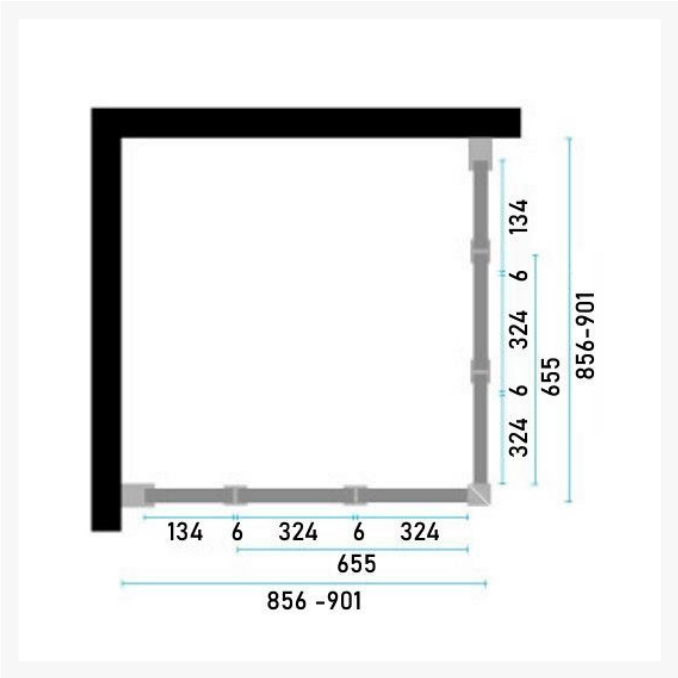

Independent 4 Life

Opulence GD51 RH Twin Top Bi-fold Stable Doors - 900-1500x900-1200mm (Right Hand)

£1,501.20 Inc. VAT

Product Code: GD51-RH

Product Images

Product Options

Tray Size (mm)	Price Inc. VAT
900x900	£1,501.20
1000x1000	£1,531.20
1100x900	£1,753.20
1200x900	£1,784.40
1200x1000	£1,815.60
1200x1200	£1,824.00
1400x900	£1,846.80
1500x1000	£1,885.20

Additional Options

Opulence Chrome Towel Rail	Towel Rail	£0.00
Wall profile compensator	Coved profile - Vinyl safety flooring	£0.00
	Square profile - Tiled floors & shower trays	£0.00

Description

The GD51-RH are corner full height right handed bi-folding stable shower doors from the AKW / Contour Showers Opulence range.

This style of shower door is ideal for multi-generational living and is suited for use by everyone. The 850mm high bottom door panel projects above standard height sanitary ware.

Top bi-fold stable door opens outwards to allow access if assisted showering is required, leaving the bottom door section closed to retain water from the shower.

Small internal handle with integrated finger channels for easy use.

Glazed fixed panels of 8mm thick toughened safety glass and door sections of 6mm thick toughened safety glass sections with Easy Clean glass coating. The GD51-RH is available unhandled 900x900 and 1000x1000mm and in a choice of right handed sizes, supplied with square profiles for shower trays / tiled floors or coved wall profiles for vinyl flooring.