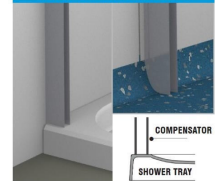

COMPENSATOR STYLES