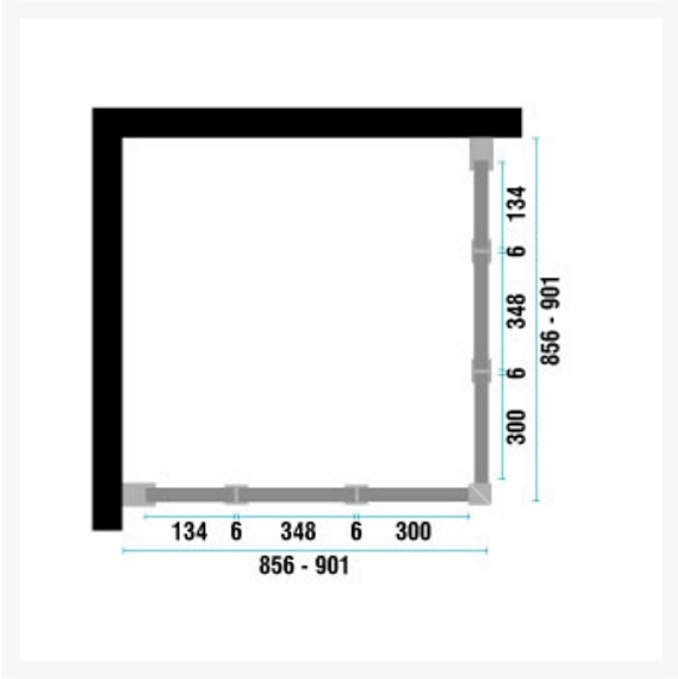

Independent 4 Life

Opulence GD2 Corner Twin Bi-folding Doors 900-1500x800-1200mm (Right Hand)

£828.00 Inc. VAT

Product Code: GD2-RH

Product Images

not handed unless door width & depth are unequal sizes

COMPENSATOR STYLES

Place compensator against the wall ensuring that it rests on the full area of the shower tray / wetfloor format.

Product Options

Tray Size (mm)	Price Inc. VAT
900x900	£828.00
1000x800	£889.20
1000x1000	£896.40
1200x800	£915.60
1200x1200	£925.20
1300x800	£936.00
1400x900	£1,131.60
1500x1000	£1,149.60