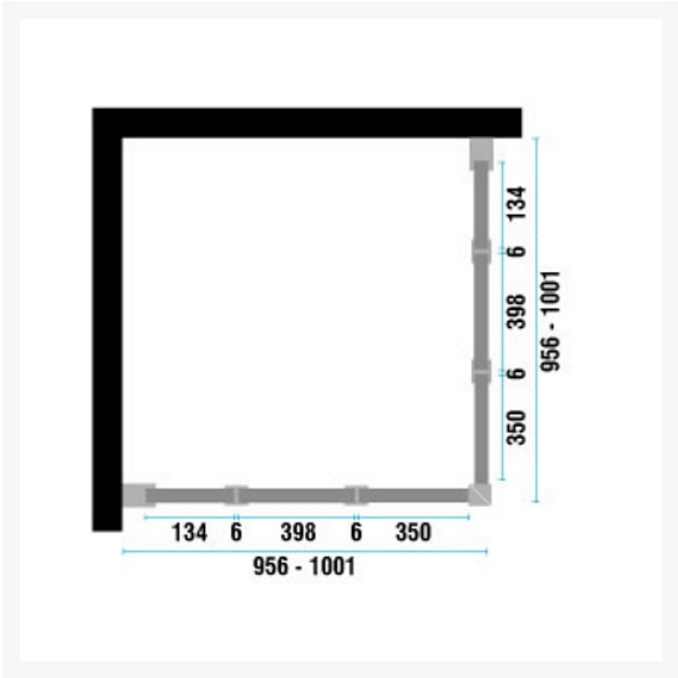

Independent 4 Life

Opulence GD2 Corner Twin Bi-folding Doors 900-1500x800-1200mm (Right Hand)

£828.00 Inc. VAT

Product Code: GD2-RH

Product Images

not handed unless door width & depth are unequal sizes

COMPENSATOR STYLES

Place compensator against the wall ensuring that it rests on the full area of the shower tray / wetfloor format.

Product Options

Tray Size (mm)	Price Inc. VAT
900x900	£828.00
1000x800	£889.20
1000x1000	£896.40
1200x800	£915.60
1200x1200	£925.20
1300x800	£936.00
1400x900	£1,131.60
1500x1000	£1,149.60