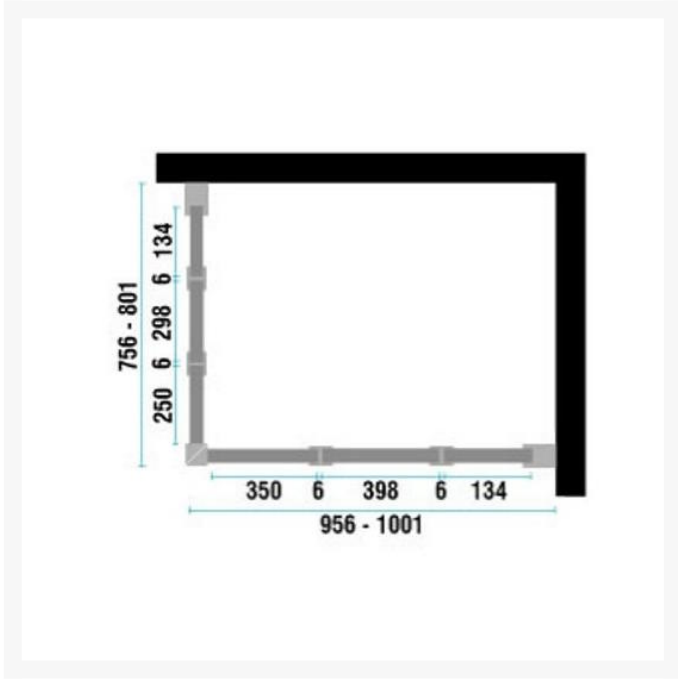

Independent 4 Life

Opulence GD2 Corner Twin Bi-folding Doors 900-1500x800-1200mm (Right Hand)

£828.00 Inc. VAT

Product Code: GD2-RH

Product Images

not handed unless door width & depth are unequal sizes

COMPENSATOR STYLES

Place compensator against the wall ensuring that it rests on the full area of the shower tray / wetfloor format.

Product Options

Tray Size (mm)	Price Inc. VAT
900x900	£828.00
1000x800	£889.20
1000x1000	£896.40
1200x800	£915.60
1200x1200	£925.20
1300x800	£936.00
1400x900	£1,131.60
1500x1000	£1,149.60

AKW / Contour Showers Opulence GD2 corner half height shower enclosure, choice of size, right-hand or unhand options.

For people who may require some help or assistance when showering or prefer not to feel enclosed.

Manufacturer product codes:

- Right-handed: GD2-10x80-01RH, GD2-12x80-02RH, GD2-13x80-01RH, GD2-14x90-02RH, GD2-15x10-01RH
- Un-handed: GD2-90x90-01, GD2-10x10-01, GD2-12x12-02

Additional Information

Manufacturer	AKW / Contour
Height (mm)	750
Shape	Corner
For Installation On	Trays / Vinyl or Tiled Floors
Glass Thickness (mm)	6 and 8
Glazing	Clear - Toughened Safety Glass (TSG)
Finish	Satin Chrome Polished