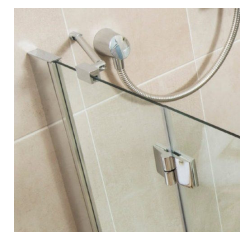

COMPENSATOR STYLES