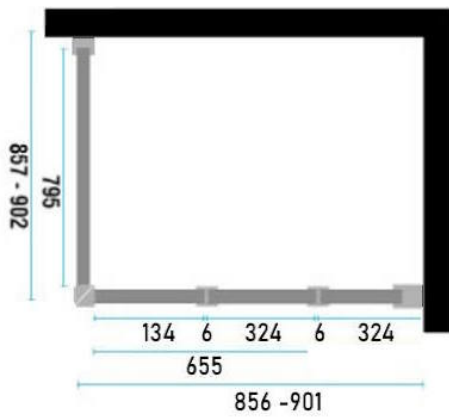

Independent 4 Life

£930.00 Inc. VAT

Opulence RH GD50 Top Bi-fold Stable Door 900-1500, LH Return Fixed Side Panel 700-1200mm (Right Hand)

Product Code: GD50-RH

Product Images

HANDLE OPERATION

The external handles are designed to rotate 180° to allow the upper & lower doors to open independently and so that they don't clash when "PANEL B & C" are folded back against each other.

Towel rail & handles

Product Options

Tray Size (mm)	Price Inc. VAT
900x900	£1,228.80
1000x1000	£930.00
1100x800	£1,441.20
1200x700	£957.60
1200x800	£1,014.00
1200x900	£1,441.20
1300x800	£1,124.40
1400x800	£1,143.60
1400x900	£1,654.80
1500x900	£1,726.80
1500x1200	£1,234.80

Additional Options

Opulence Chrome Towel Rail	Towel Rail	£0.00
Wall profile compensator	Coved profile - Vinyl safety flooring	£0.00
	Square profile - Tiled floors & shower trays	£0.00

Description

The GD50 is a corner full height shower enclosure from the AKW / Contour Showers Opulence range. It features a single right hand stable door hung off a fixed wall panel, with the top bi-fold door divided into two halves and a fixed left-hand return side panel.