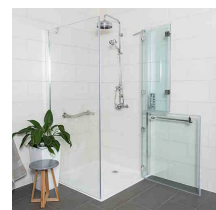

Product Images