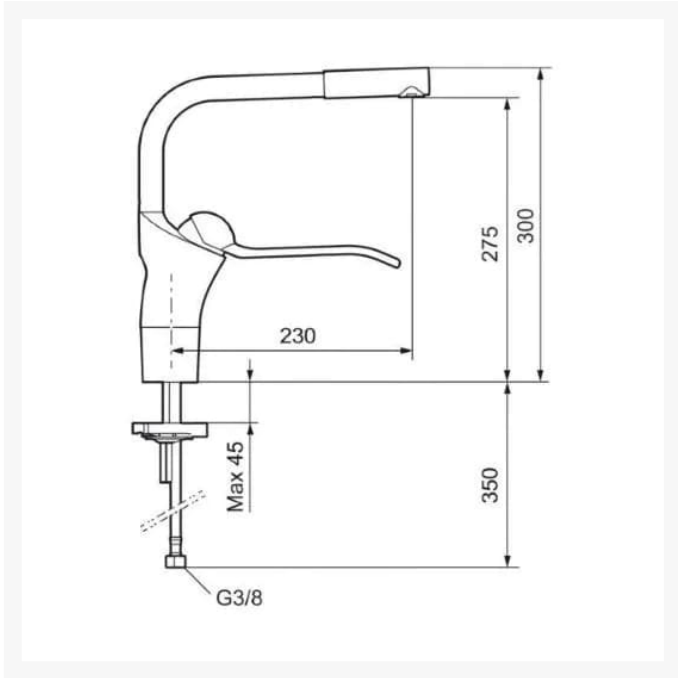

# Granberg Wall Mounted Manual Sink Module 6380-ES11 - Left, Choice of Widths 790-1590mm

£3,572.40 Inc. VAT

Product Code: 6380-ES11-L

## Product Options

---

Frame Width (mm)	Price Inc. VAT
790	£3,572.40
990	£3,666.00
1190	£4,207.20
1390	£4,299.60
1590	£4,394.40

## Description

---

Granberg's Sink Module 6380-ES11L wall mounted with 300mm height adjustment by manual gas strut legs, in 25mm increments. 30mm White laminate worktop. This wall mounted manual worktop lift features a left hand ES11 under-glued inset shallow 120mm depth kitchen sink bowl with overflow and insulated underside to prevent scalding and burns to the user.

position with the locking pin

- Max. distributed load / Lifting force: 100kg (220lbs)
- Frame depth: 576 - 606mm from the wall (Incl. front)
- Tilt able worktop plane for adjustment
- Front height: 103mm
- All fittings for assembly supplied, wall fixings not included
- Space to adjoining wall / cabinet side (mm): 5
- Space to wall (for tiles): 15mm
- Tiling: From 700 mm above the floor (alternatively tile down to floor level)
- Worktop frame Material: Aluminium frame
- ES11 sink: 496mm width x 500mm depth
- Bowl size: 400mm width x 340mm depth x 120mm deep
- Plate thickness: 0.8 mm, brushed stainless steel
- Shallow trap, strainer waste and a flexible waste kit