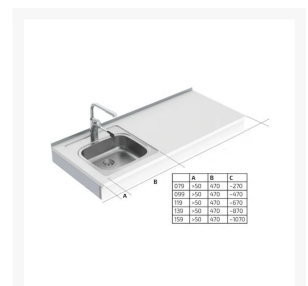

Product Images