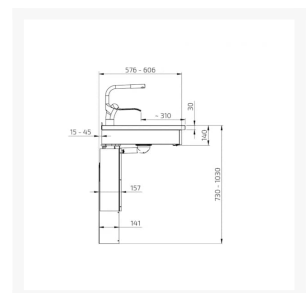

# Granberg Wall Mounted Manual Sink Module 6380-ES11 - Left, Choice of Widths 790-1590mm

£3,572.40 Inc. VAT

Product Code: 6380-ES11-L

## Product Options

---

Frame Width (mm)	Price Inc. VAT
790	£3,572.40
990	£3,666.00
1190	£4,207.20
1390	£4,299.60
1590	£4,394.40

## Description

---

Granberg's Sink Module 6380-ES11L wall mounted with 300mm height adjustment by manual gas strut legs, in 25mm increments. 30mm White laminate worktop. This wall mounted manual worktop lift features a left hand ES11 under-glued inset shallow 120mm depth kitchen sink bowl with overflow and insulated underside to prevent scalding and burns to the user.

position with the locking pin

- Max. distributed load / Lifting force: 100kg (220lbs)
- Frame depth: 576 - 606mm from the wall (Incl. front)
- Tilt able worktop plane for adjustment
- Front height: 103mm
- All fittings for assembly supplied, wall fixings not included
- Space to adjoining wall / cabinet side (mm): 5
- Space to wall (for tiles): 15mm
- Tiling: From 700 mm above the floor (alternatively tile down to floor level)
- Worktop frame Material: Aluminium frame
- ES11 sink: 496mm width x 500mm depth
- Bowl size: 400mm width x 340mm depth x 120mm deep
- Plate thickness: 0.8 mm, brushed stainless steel
- Shallow trap, strainer waste and a flexible waste kit