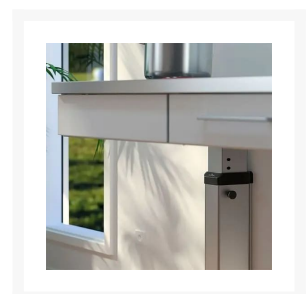

Product Images