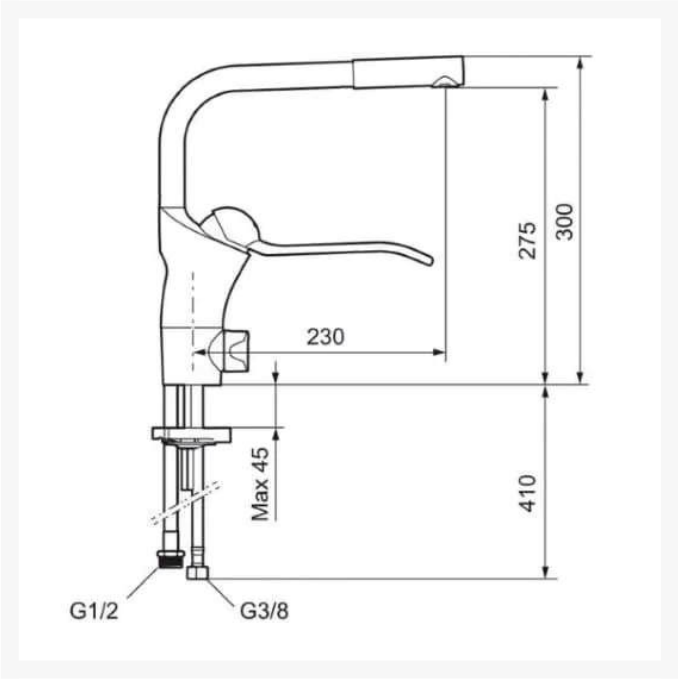

# Granberg Wall Mounted Manual Sink Module 6380-ES11 - Left, Choice of Widths 790-1590mm

£3,572.40 Inc. VAT

Product Code: 6380-ES11-L

## Product Options

---

Frame Width (mm)	Price Inc. VAT
790	£3,572.40
990	£3,666.00
1190	£4,207.20
1390	£4,299.60
1590	£4,394.40

## Description

---

Granberg's Sink Module 6380-ES11L wall mounted with 300mm height adjustment by manual gas strut legs, in 25mm increments. 30mm White laminate worktop. This wall mounted manual worktop lift features a left hand ES11 under-glued inset shallow 120mm depth kitchen sink bowl with overflow and insulated underside to prevent scalding and burns to the user.