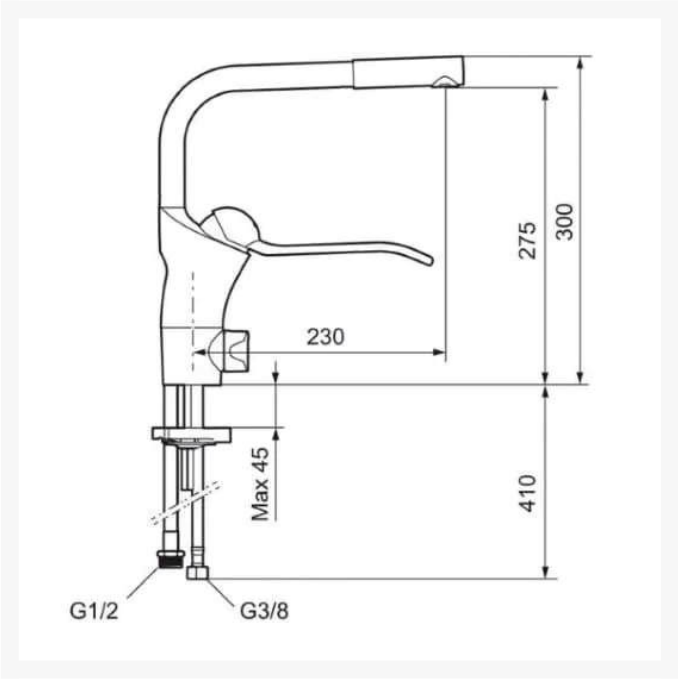

# Granberg Wall Mounted Manual Sink Module 6380-ES11 - Centre, Choice of Widths 790-1590mm

£3,572.40 Inc. VAT

Product Code: 6380-ES11-C

## Product Options

---

Frame Width (mm)	Price Inc. VAT
790	£3,572.40
990	£3,666.00
1190	£4,207.20
1390	£4,299.60
1590	£4,394.40

## Description

---

Granberg's Sink Module 6380-ES11C wall mounted with 300mm height adjustment by manual gas strut legs, in 25mm increments. 30mm White laminate worktop. This wall mounted manual worktop lift features a centre ES11 under-glued inset shallow 120mm depth kitchen sink bowl with overflow and insulated underside to prevent scalding and burns to the user.