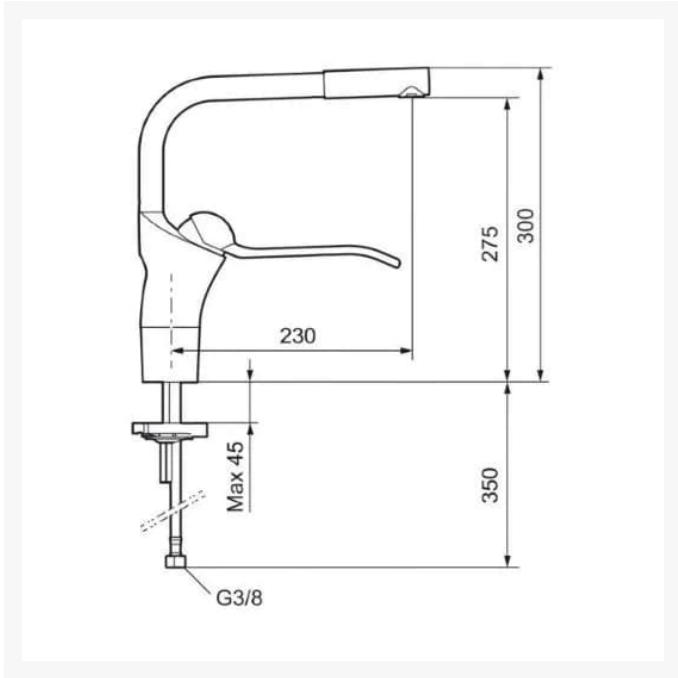

# Granberg Wall Mounted Manual Sink Module 6380-ES11 - Centre, Choice of Widths 790-1590mm

£3,572.40 Inc. VAT

Product Code: 6380-ES11-C

## Product Options

---

Frame Width (mm)	Price Inc. VAT
790	£3,572.40
990	£3,666.00
1190	£4,207.20
1390	£4,299.60
1590	£4,394.40

## Description

---

Granberg's Sink Module 6380-ES11C wall mounted with 300mm height adjustment by manual gas strut legs, in 25mm increments. 30mm White laminate worktop. This wall mounted manual worktop lift features a centre ES11 under-glued inset shallow 120mm depth kitchen sink bowl with overflow and insulated underside to prevent scalding and burns to the user.

position with the locking pin

- Max. distributed load / Lifting force: 100kg (220lbs)
- Frame depth: 576 - 606mm from the wall (Incl. front)
- Tilt able worktop plane for adjustment
- Front height: 103mm
- All fittings for assembly supplied, wall fixings not included
- Space to adjoining wall / cabinet side (mm): 5
- Space to wall (for tiles): 15mm
- Tiling: From 700 mm above the floor (alternatively tile down to floor level)
- Worktop frame Material: Aluminium frame
- ES11 sink: 496mm width x 500mm depth
- Bowl size: 400mm width x 340mm depth x 120mm deep
- Plate thickness: 0.8 mm, brushed stainless steel
- Shallow trap, strainer waste and a flexible waste kit