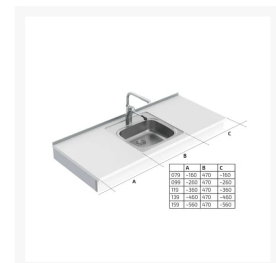

Product Images