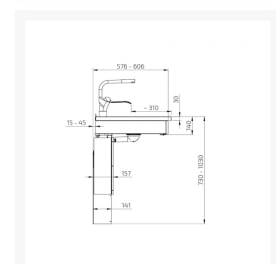

# Granberg Wall Mounted Manual Sink Module 6380-ES11 - Centre, Choice of Widths 790-1590mm

£3,572.40 Inc. VAT

Product Code: 6380-ES11-C

## Product Options

---

Frame Width (mm)	Price Inc. VAT
790	£3,572.40
990	£3,666.00
1190	£4,207.20
1390	£4,299.60
1590	£4,394.40

position with the locking pin

- Max. distributed load / Lifting force: 100kg (220lbs)
- Frame depth: 576 - 606mm from the wall (Incl. front)
- Tilt able worktop plane for adjustment
- Front height: 103mm
- All fittings for assembly supplied, wall fixings not included
- Space to adjoining wall / cabinet side (mm): 5
- Space to wall (for tiles): 15mm
- Tiling: From 700 mm above the floor (alternatively tile down to floor level)
- Worktop frame Material: Aluminium frame
- ES11 sink: 496mm width x 500mm depth
- Bowl size: 400mm width x 340mm depth x 120mm deep
- Plate thickness: 0.8 mm, brushed stainless steel
- Shallow trap, strainer waste and a flexible waste kit