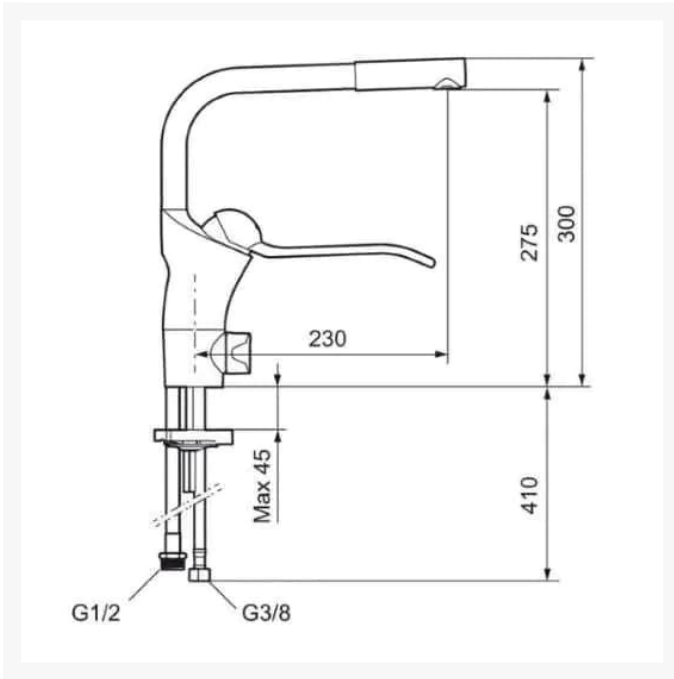

Independent 4 Life

Granberg Wall Mounted Manual Combi Kitchen Module - ES20S4 - Left, Choice of Widths 2190 / 2390mm

£5,305.20 Inc. VAT

Product Code: 6380-ES20S4-L

Product Images

Product Options

Frame Width (mm)	Price Inc. VAT
2190	£5,305.20
2390	£5,397.60

Additional Options

Optional - Granberg mixer tap, with 500mm flexible water hoses & Tap hole cutter	Incl. dishwasher shut off (Not WRAS approved)	£482.40
	Without dishwasher shut off (Not WRAS approved)	£482.40

Description

Granberg's Combi Kitchen Module 6380-ES20S4L, wall mounted, 300mm of manual height adjustment by gas strut legs with a 30mm White laminate worktop. The worktop lift features a left hand ES20 under-glued inset shallow 120mm depth insulated 1+1/2 sink bowls, with overflows and free space for a right-hand 4 zone cooking hob. The sinks insulated underside prevents scalding and burns to the user.

Choice of optional Granberg FM Mattsson kitchen monobloc mixer taps, 190mm easy to reach lever with a swivel spout - with or without dishwasher cut-off valve.