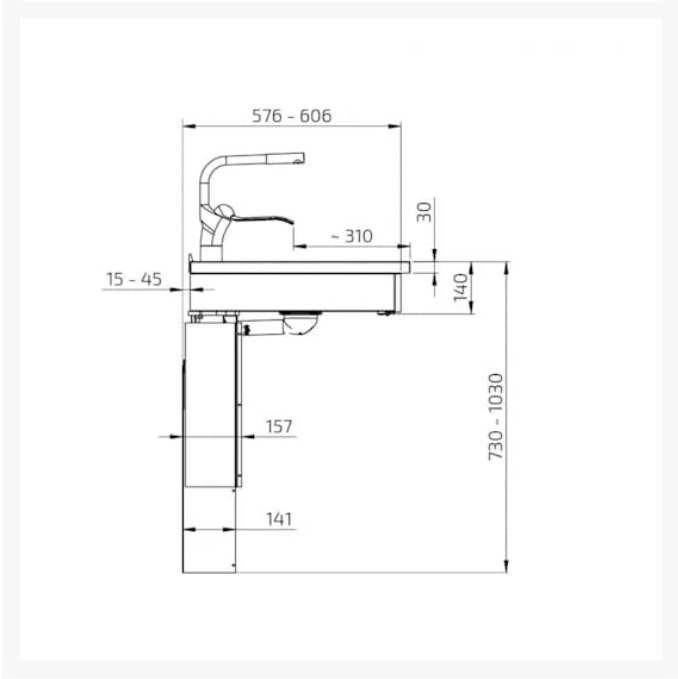

Independent 4 Life

Granberg Wall Mounted Manual Combi Kitchen Module - ES20S4 - Left, Choice of Widths 2190 / 2390mm

£5,305.20 Inc. VAT

Product Code: 6380-ES20S4-L

Product Images

Product Options

Frame Width (mm)	Price Inc. VAT
2190	£5,305.20
2390	£5,397.60

Additional Options

Optional - Granberg mixer tap, with 500mm flexible water hoses & Tap hole cutter	Incl. dishwasher shut off (Not WRAS approved)	£482.40
	Without dishwasher shut off (Not WRAS approved)	£482.40

Description

Granberg's Combi Kitchen Module 6380-ES20S4L, wall mounted, 300mm of manual height adjustment by gas strut legs with a 30mm White laminate worktop. The worktop lift features a left hand ES20 under-glued inset shallow 120mm depth insulated 1+1/2 sink bowls, with overflows and free space for a right-hand 4 zone cooking hob. The sinks insulated underside prevents scalding and burns to the user.

Choice of optional Granberg FM Mattsson kitchen monobloc mixer taps, 190mm easy to reach lever with a swivel spout - with or without dishwasher cut-off valve.