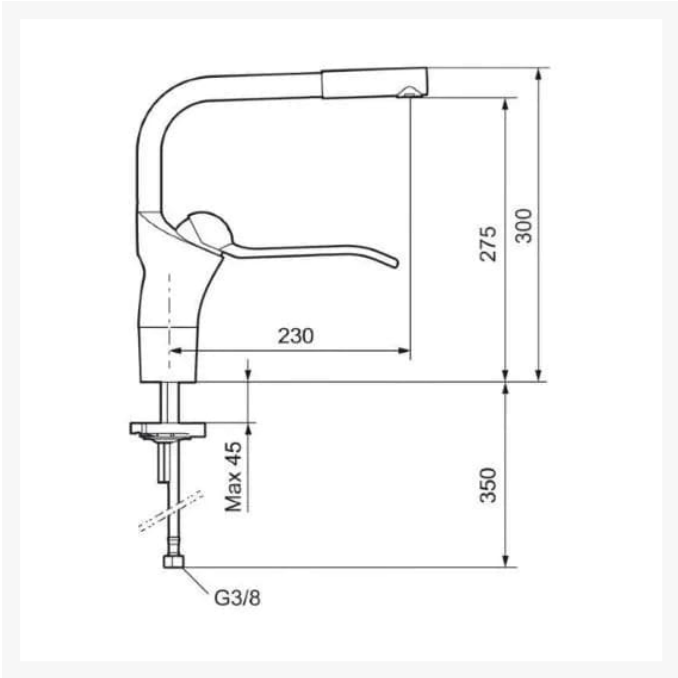

Independent 4 Life

Granberg Wall Mounted Manual Combi Kitchen Module - ES20S4 - Left, Choice of Widths 2190 / 2390mm

£5,305.20 Inc. VAT

Product Code: 6380-ES20S4-L

Product Images

Product Options

Frame Width (mm)	Price Inc. VAT
2190	£5,305.20
2390	£5,397.60

Additional Options

Optional - Granberg mixer tap, with 500mm flexible water hoses & Tap hole cutter	Incl. dishwasher shut off (Not WRAS approved)	£482.40
	Without dishwasher shut off (Not WRAS approved)	£482.40

Description

Granberg's Combi Kitchen Module 6380-ES20S4L, wall mounted, 300mm of manual height adjustment by gas strut legs with a 30mm White laminate worktop. The worktop lift features a left hand ES20 under-glued inset shallow 120mm depth insulated 1+1/2 sink bowls, with overflows and free space for a right-hand 4 zone cooking hob. The sinks insulated underside prevents scalding and burns to the user.

Choice of optional Granberg FM Mattsson kitchen monobloc mixer taps, 190mm easy to reach lever with a swivel spout - with or without dishwasher cut-off valve.