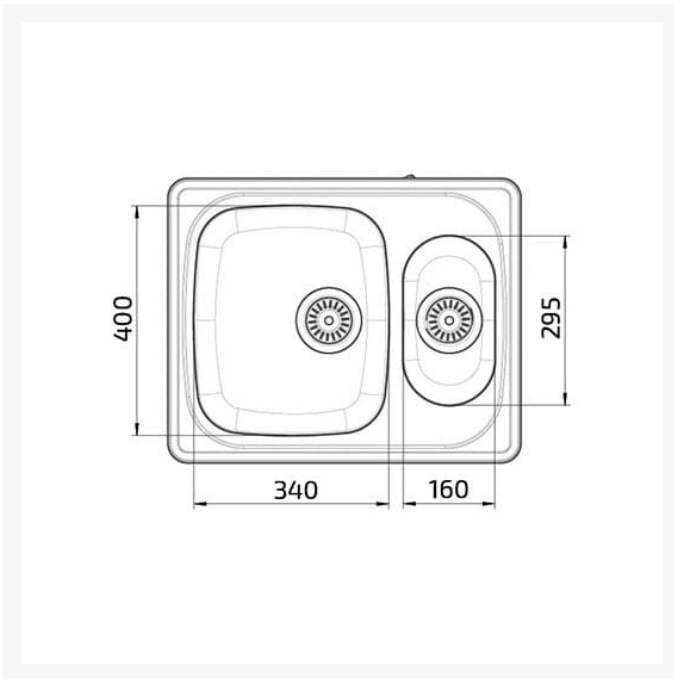

Independent 4 Life

Granberg Wall Mounted Manual Combi Kitchen Module - ES20S4 - Left, Choice of Widths 2190 / 2390mm

£5,305.20 Inc. VAT

Product Code: 6380-ES20S4-L

Product Images

Product Options

Frame Width (mm)	Price Inc. VAT
2190	£5,305.20
2390	£5,397.60

Additional Options

Optional - Granberg mixer tap, with 500mm flexible water hoses & Tap hole cutter	Incl. dishwasher shut off (Not WRAS approved)	£482.40
	Without dishwasher shut off (Not WRAS approved)	£482.40

Description

Granberg's Combi Kitchen Module 6380-ES20S4L, wall mounted, 300mm of manual height adjustment by gas strut legs with a 30mm White laminate worktop. The worktop lift features a left hand ES20 under-glued inset shallow 120mm depth insulated 1+1/2 sink bowls, with overflows and free space for a right-hand 4 zone cooking hob. The sinks insulated underside prevents scalding and burns to the user.

Choice of optional Granberg FM Mattsson kitchen monobloc mixer taps, 190mm easy to reach lever with a swivel spout - with or without dishwasher cut-off valve.