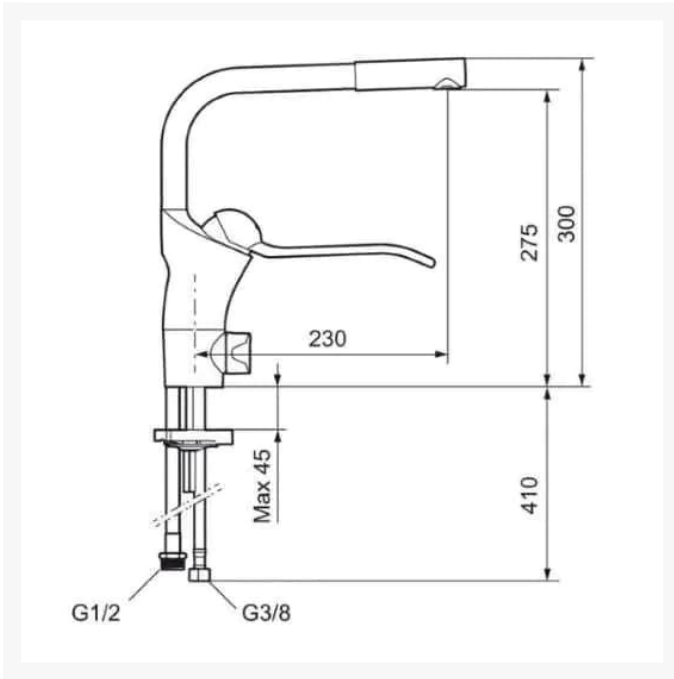

Independent 4 Life

Granberg Wall Mounted Manual Combi Kitchen Module - ES20S4 - Right, Choice of Widths 2190 / 2390mm

£5,305.20 Inc. VAT

Product Code: 6380-ES20S4-R

Product Images

Product Options

Frame Width (mm)	Price Inc. VAT
2190	£5,305.20
2390	£5,397.60

Additional Options

Optional - Granberg mixer tap, with 500mm flexible water hoses & Tap hole cutter	Incl. dishwasher shut off (Not WRAS approved)	£482.40
	Without dishwasher shut off (Not WRAS approved)	£482.40

Description

Granberg's Combi Kitchen Module 6380-ES20S4R, wall mounted, 300mm of manual height adjustment by gas strut legs with a 30mm White laminate worktop. The worktop lift features a right hand ES20 under-glued inset shallow 120mm depth insulated 1+1/2 sink bowls, with overflows and free space for a left-hand 4 zone cooking hob. The sinks insulated underside prevents scalding and burns to the user.

Choice of optional Granberg FM Mattsson kitchen monobloc mixer taps, 190mm easy to reach lever with a swivel spout - with or without dishwasher cut-off valve.