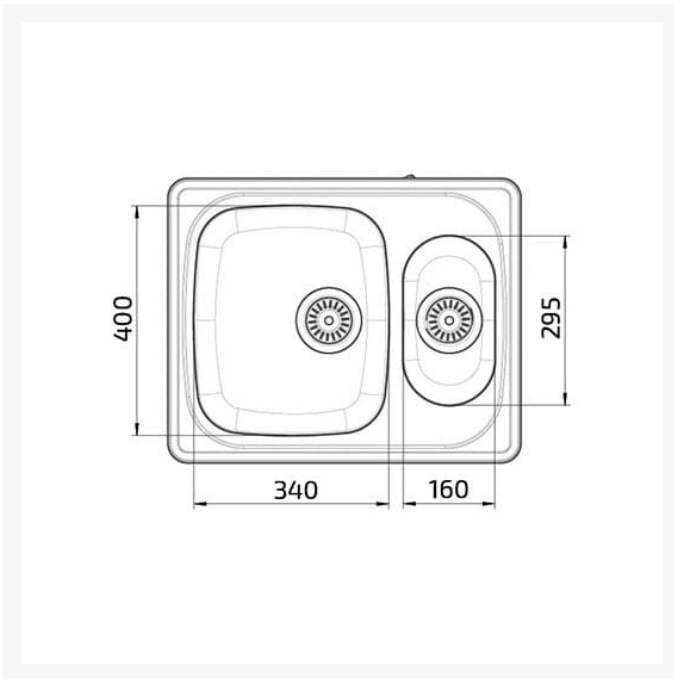

Independent 4 Life

Granberg Wall Mounted Manual Combi Kitchen Module - ES20S4 - Right, Choice of Widths 2190 / 2390mm

£5,305.20 Inc. VAT

Product Code: 6380-ES20S4-R

Product Images

Product Options

Frame Width (mm)	Price Inc. VAT
2190	£5,305.20
2390	£5,397.60

Additional Options

Optional - Granberg mixer tap, with 500mm flexible water hoses & Tap hole cutter	Incl. dishwasher shut off (Not WRAS approved)	£482.40
	Without dishwasher shut off (Not WRAS approved)	£482.40

Description

Granberg's Combi Kitchen Module 6380-ES20S4R, wall mounted, 300mm of manual height adjustment by gas strut legs with a 30mm White laminate worktop. The worktop lift features a right hand ES20 under-glued inset shallow 120mm depth insulated 1+1/2 sink bowls, with overflows and free space for a left-hand 4 zone cooking hob. The sinks insulated underside prevents scalding and burns to the user.

Choice of optional Granberg FM Mattsson kitchen monobloc mixer taps, 190mm easy to reach lever with a swivel spout - with or without dishwasher cut-off valve.