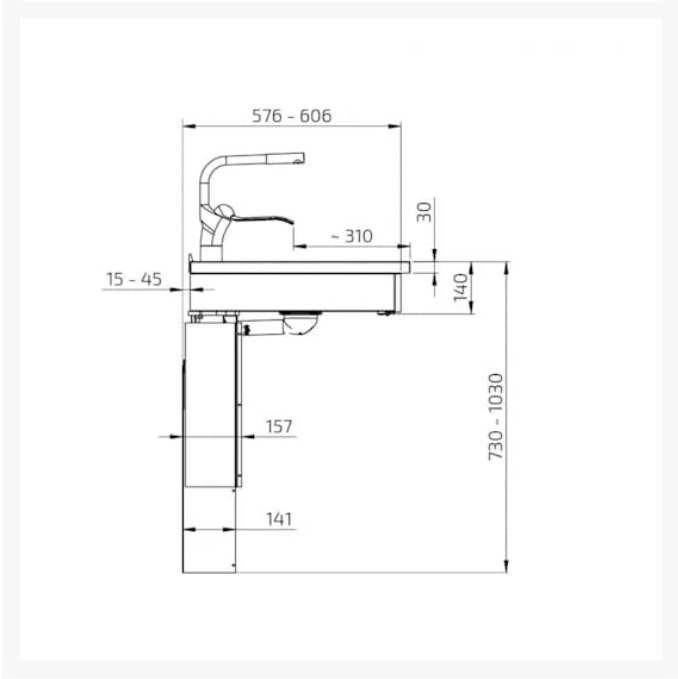

Independent 4 Life

Granberg Wall Mounted Manual Combi Kitchen Module - ES20S4 - Right, Choice of Widths 2190 / 2390mm

£5,305.20 Inc. VAT

Product Code: 6380-ES20S4-R

Product Images

Product Options

Frame Width (mm)	Price Inc. VAT
2190	£5,305.20
2390	£5,397.60

Additional Options

Optional - Granberg mixer tap, with 500mm flexible water hoses & Tap hole cutter	Incl. dishwasher shut off (Not WRAS approved)	£482.40
	Without dishwasher shut off (Not WRAS approved)	£482.40

Description

Granberg's Combi Kitchen Module 6380-ES20S4R, wall mounted, 300mm of manual height adjustment by gas strut legs with a 30mm White laminate worktop. The worktop lift features a right hand ES20 under-glued inset shallow 120mm depth insulated 1+1/2 sink bowls, with overflows and free space for a left-hand 4 zone cooking hob. The sinks insulated underside prevents scalding and burns to the user.

Choice of optional Granberg FM Mattsson kitchen monobloc mixer taps, 190mm easy to reach lever with a swivel spout - with or without dishwasher cut-off valve.