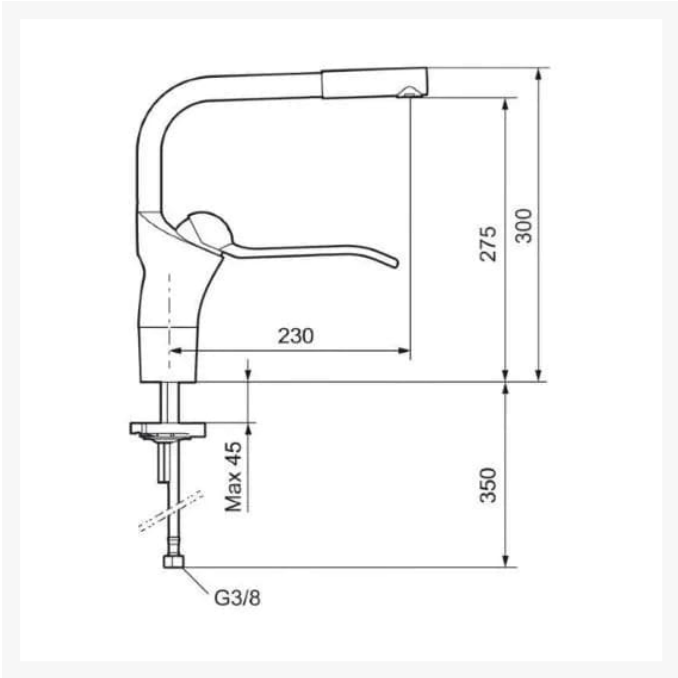

Independent 4 Life

Granberg Wall Mounted Manual Combi Kitchen Module - ES20S4 - Right, Choice of Widths 2190 / 2390mm

£5,305.20 Inc. VAT

Product Code: 6380-ES20S4-R

Product Images

Product Options

Frame Width (mm)	Price Inc. VAT
2190	£5,305.20
2390	£5,397.60

Additional Options

Optional - Granberg mixer tap, with 500mm flexible water hoses & Tap hole cutter	Incl. dishwasher shut off (Not WRAS approved)	£482.40
	Without dishwasher shut off (Not WRAS approved)	£482.40

Description

Granberg's Combi Kitchen Module 6380-ES20S4R, wall mounted, 300mm of manual height adjustment by gas strut legs with a 30mm White laminate worktop. The worktop lift features a right hand ES20 under-glued inset shallow 120mm depth insulated 1+1/2 sink bowls, with overflows and free space for a left-hand 4 zone cooking hob. The sinks insulated underside prevents scalding and burns to the user.

Choice of optional Granberg FM Mattsson kitchen monobloc mixer taps, 190mm easy to reach lever with a swivel spout - with or without dishwasher cut-off valve.