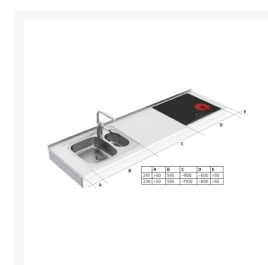

Independent 4 Life

Granberg Wall Mounted Manual Combi Kitchen Module - ES20S4 - Right, Choice of Widths 2190 / 2390mm

£5,305.20 Inc. VAT

Product Code: 6380-ES20S4-R

Product Images

Product Options

Frame Width (mm)	Price Inc. VAT
2190	£5,305.20
2390	£5,397.60

Additional Options

Optional - Granberg mixer tap, with 500mm flexible water hoses & Tap hole cutter	Incl. dishwasher shut off (Not WRAS approved)	£482.40
	Without dishwasher shut off (Not WRAS approved)	£482.40

Description

Granberg's Combi Kitchen Module 6380-ES20S4R, wall mounted, 300mm of manual height adjustment by gas strut legs with a 30mm White laminate worktop. The worktop lift features a right hand ES20 under-glued inset shallow 120mm depth insulated 1+1/2 sink bowls, with overflows and free space for a left-hand 4 zone cooking hob. The sinks insulated underside prevents scalding and burns to the user.

Choice of optional Granberg FM Mattsson kitchen monobloc mixer taps, 190mm easy to reach lever with a swivel spout - with or without dishwasher cut-off valve.