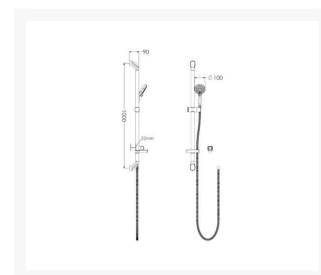

# AKW Care Shower Accessory Kit w/ Rail White 2m Hose

£116.40 Inc. VAT

Product Code: 30821

## Description

The AKW care shower accessory kit with rail white 2m hose suitable for use when showering, bathing or cleaning. Easily adjustable for user preferences with the chrome wall bracket being installed at user specified height, the riser rail allowing you to further adjust the height and three adjustable spray patterns.

- 2m double interlock chrome shower hose
- Integral shower hose retainer helps prevent shower head being dropped
- Removeable shower head with three adjustable spray patterns
- Adjustable riser rail
- Riser rail 150kg load bearing
- Includes white shower head, rail and soap dish
- Soap dish, rail slider and fixings included

**Warranty:**

- 5 year manufacturer warranty

**Additional Information**

---

Manufacturer	AKW / Contour
Shower Features	Adjustable Riser Rail, Flexible Hose and Handset
Fixings	Concealed
Hose Length (mm) / Application	2000 / Shower Hose