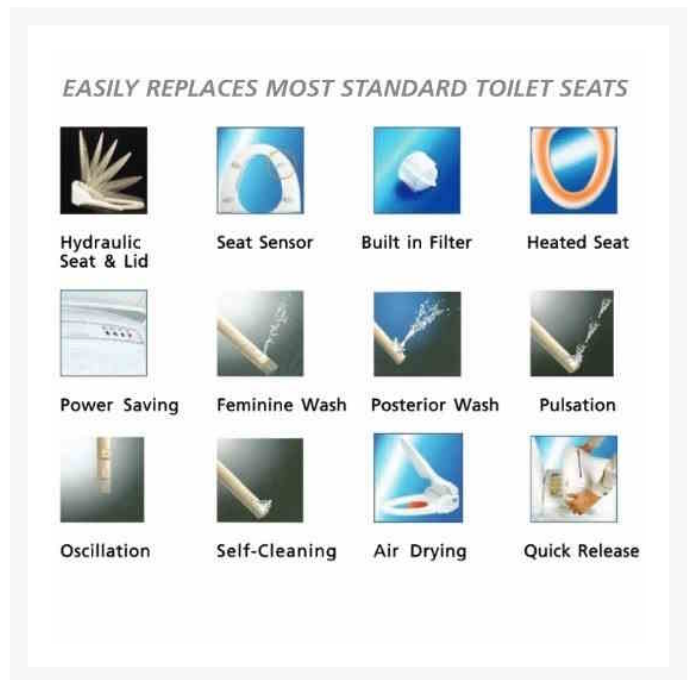

## Description

The Bio Bidet BB-800 Prestige electronic bidet is a luxury heated toilet seat with warm water spray and heated air dryer for the ultimate in cleanliness and comfort.

A cost effective shower toilet for use by the elderly, disabled and those suffering from medical conditions like multiple sclerosis.

With state-of-the-art slim design that will compliment your bathroom environment, the seat's control panel is ergonomically and intelligently designed for easy and efficient operation, with highly visible LEDs and touch sensitive symbolized functions that can be easily identified and controlled, even by first time users.

Quiet and smooth-running, the built-in motor lets users control the water stream, allowing you to set it to your desired temperature and pressure.

- Eliminates the need for toilet paper
- Fixed control panel on the side of the seat to control the operation
- A brilliant space saver functioning as a toilet seat as well as an electronically controlled bidet
- Significant improvement of personal hygiene
- Separate Posterior Wash and Feminine Wash settings
- Cleansing during and after menstruation
- Easily replaces most standard toilet seats - See toilet sizing diagrams for more information
- Soft close heated toilet seat and lid
- Converts a conventional toilet into a sophisticated shower toilet
- Deodorizer cartridge with air circulation fan
- The static weight limit for the Bio Bidet seat is 21 stone (133kg)
- Seat height (excl. back of unit and seat cover/lid (mm): 40
- Economy modes to save energy
- See PDF download for more information on how to override the seat sensor if you are using with a shower chair