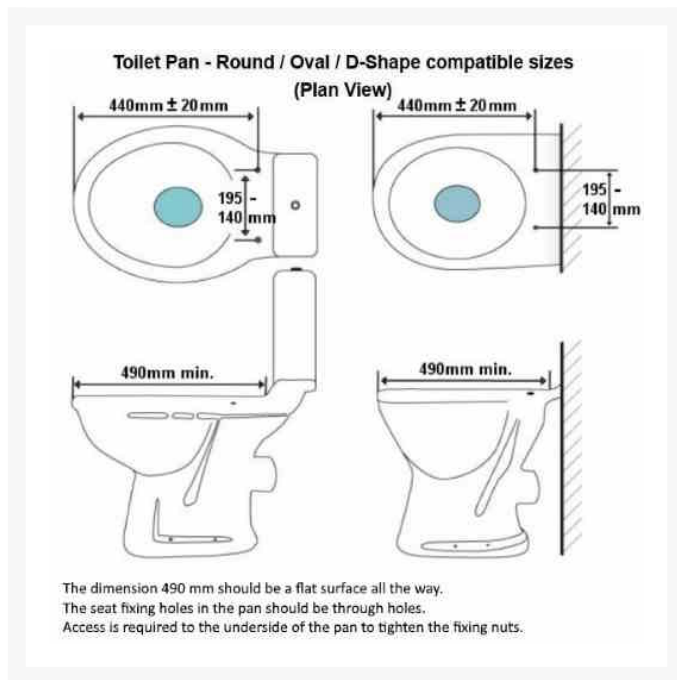

Description

The Bio Bidet BB-800 Prestige electronic bidet is a luxury heated toilet seat with warm water spray and heated air dryer for the ultimate in cleanliness and comfort.

A cost effective shower toilet for use by the elderly, disabled and those suffering from medical conditions like multiple sclerosis.

With state-of-the-art slim design that will compliment your bathroom environment, the seat's control panel is ergonomically and intelligently designed for easy and efficient operation, with highly visible LEDs and touch sensitive symbolized functions that can be easily identified and controlled, even by first time users.

Quiet and smooth-running, the built-in motor lets users control the water stream, allowing you to set it to your desired temperature and pressure.

- Eliminates the need for toilet paper
- Fixed control panel on the side of the seat to control the operation
- A brilliant space saver functioning as a toilet seat as well as an electronically controlled bidet
- Significant improvement of personal hygiene
- Separate Posterior Wash and Feminine Wash settings
- Cleansing during and after menstruation
- Easily replaces most standard toilet seats - See toilet sizing diagrams for more information
- Soft close heated toilet seat and lid
- Converts a conventional toilet into a sophisticated shower toilet
- Deodorizer cartridge with air circulation fan
- The static weight limit for the Bio Bidet seat is 21 stone (133kg)
- Seat height (excl. back of unit and seat cover/lid (mm): 40
- Economy modes to save energy
- See PDF download for more information on how to override the seat sensor if you are using with a shower chair

Sizes - see dimension picture for more information :

www.independent4life.co.uk | info@independent4life.co.uk | Tel: 0800 500 3001 | VAT No: 942447711

EORI GB942447711000