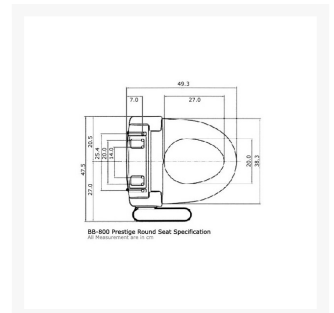

Independent 4 Life

Bio Bidet Prestige BB-800

Product Code: BB-800

Product Images