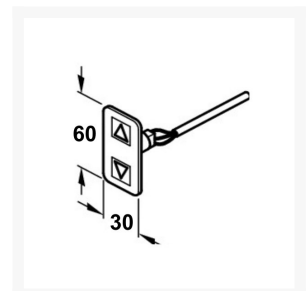

Independent 4 Life

Ropox FlexiElectric Control Box for 1x Motor, with 1x Standard Mini Control Switch

£591.60 Inc. VAT

Product Code: 30-67851

Product Images

Description

These Ropox Control Box manages the motor drive unit of the FlexiElectric height adjustable worktop system.

- Ropox control box suitable for FlexiElectric worktop frame systems
- Includes power supply cable
- Includes 1x Ropox Standard Mini Control Switch with Up/Down arrows (Width x Height) 30 x 60mm
- The Standard Mini Control Switch includes 1500mm cable
- Suitable for worktops less than 1040mm in length
- Cables from the motors and safety stop strips plug into the control box

Compatibility

- This control box is the newer design and is NOT the direct replacement for the older style Control Box Ropox: 30-67851-8
- If you are replacing Ropox: 30-67851-8 Control box, you will need to replace the Safety Stop Strip as these have a different resistance.