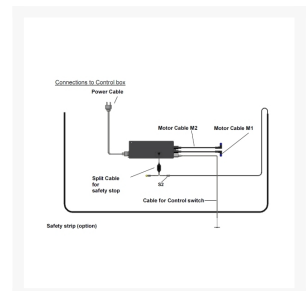

Independent 4 Life

Ropox FlexiElectric Control Box for 1x Motor, with 1x Standard Mini Control Switch

£591.60 Inc. VAT

Product Code: 30-67851

Product Images

Description

These Ropox Control Box manages the motor drive unit of the FlexiElectric height adjustable worktop system.

- Ropox control box suitable for FlexiElectric worktop frame systems
- Includes power supply cable
- Includes 1x Ropox Standard Mini Control Switch with Up/Down arrows (Width x Height) 30 x 60mm
- The Standard Mini Control Switch includes 1500mm cable
- Suitable for worktops less than 1040mm in length
- Cables from the motors and safety stop strips plug into the control box

Compatibility

- This control box is the newer design and is NOT the direct replacement for the older style Control Box Ropox: 30-67851-8
- If you are replacing Ropox: 30-67851-8 Control box, you will need to replace the Safety Stop Strip as these have a different resistance.