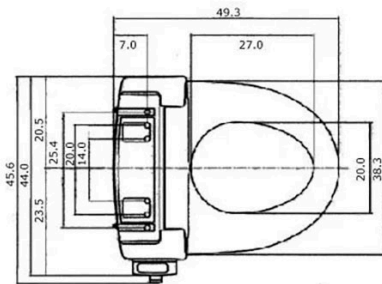

Independent 4 Life

Bio Bidet Supreme BB-1000

£709.80 Inc. VAT

Product Code: BB-1000

Product Images

The dimension 490 mm should be a flat surface all the way.
The seat fixing holes in the pan should be through holes.
Access is required to the underside of the pan to tighten the fixing nuts.

Sizes - see dimension picture for more information: :

- Length overall (mm): 493
- Width overall (mm): 456
- Width of seat (mm): 383
- Aperture of seat (L x W) (mm): 270 x 200
- Seat height (excl. back of unit and seat cover/lid) (mm): 40