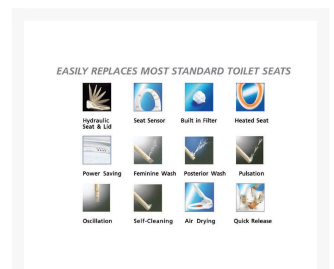

Product Images