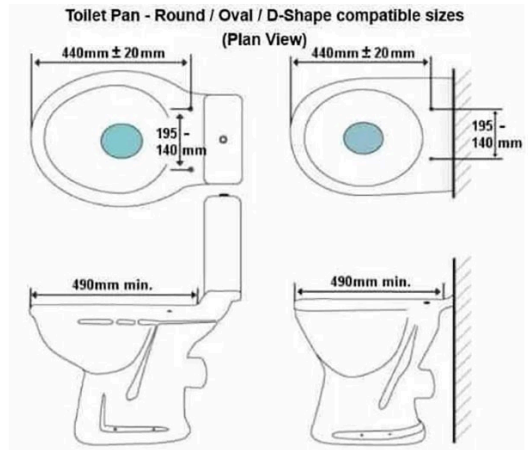

Independent 4 Life

Bio Bidet Supreme BB-1000

£709.80 Inc. VAT

Product Code: BB-1000

Product Images

The dimension 490 mm should be a flat surface all the way.
The seat fixing holes in the pan should be through holes.
Access is required to the underside of the pan to tighten the fixing nuts.

Sizes - see dimension picture for more information: :

- Length overall (mm): 493
- Width overall (mm): 456
- Width of seat (mm): 383
- Aperture of seat (L x W) (mm): 270 x 200
- Seat height (excl. back of unit and seat cover/lid) (mm): 40

Returns: Please note:

- Due health and hygiene and infection control this product is non-returnable

Additional Information

Manufacturer	Bio Bidet
Brand / Model	Bio Bidet / Supreme BB-1000
Colour	White
Style / Type	Side-Entry Bidet
Max. Load (kg / St)	133 / 21
Installed WC Pan Height (mm)	N/A (Bidet Seat Height 40)
Warranty	1 Year Standard
Flush Operation	Fixed Side Control Buttons, Remote Control
Seat Length (mm)	Max/min Fixing 440 (+/- 20)
Seat Width (mm)	383
Hinge Spacing (mm)	140 - 200
Technologies	Rear Wash Douche, Feminine Wash Douche, 5 Feminine Wash Positions, 5 Levels - Oscillation Nozzle Movement, 3 Levels - Water Temp, Warm Air Dryer, Remote Control, Quick-release Seat & Lid, Soft-close Seat & Lid, 1-2 Minute Wash Cycles, Water Pressure with Turbo Wash, Low Pressure Mode, 5 Levels - Nozzle Position, Adjustable Spray Position, Pulsating Spray, Oscillating Spray, 3 Levels - Heated Seat Temp, 4 Levels - Deodorizer Air Current