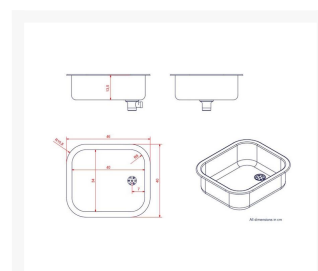

Independent 4 Life

Ropox A-400 SS Inset Shallow Bowl Insulated Sink - Overall Size 460x400 - 135mm Depth

£570.00 Inc. VAT

Product Code: 30-45007

Product Images

Description

135mm depth Ropox shallow bowl kitchen sink, supplied with a separate self-adhesive insulation pad for the underside of the sink, to prevent scalding and burns.

The insulated underside makes the sink suitable for installation in a height adjustable work surface, preventing scalding when used by wheelchair or seated users.

This version of the Ropox sink has a depth of 135mm - a 100mm deep version is also available (Product Code: 30-45008).

Technical details:

- For inset installation
- Unhanded
- Outside dimensions (mm): 460 x 400
- Bowl size (mm): 400 x 340
- Bowl depth (mm): 135
- Cut out size (mm): 430 x 370
- Radius in the corners (mm): R95
- Material thickness (mm): 0.8
- Material: Stainless steel EN 1.4301, AISI 304, SS2333
- Quality stainless steel, that is very resistant towards stains, rust and corrosion
- Matt finish

order separately).

Additional Information

Manufacturer	Ropox
Finish	Polished Stainless Steel
For Cabinet Size (mm)	500
Heat Insulated	Yes - Supplied (Self Fit)
Bowl Depth (mm)	135
Sink Installation	Inset