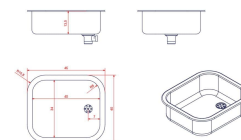

Independent 4 Life

£427.50 Inc. VAT

Ropox A-400 SS Inset Shallow Bowl Insulated Sink - Overall Size 460x400 - 135mm Depth

Product Code: 30-45007

Product Images

Description

135mm depth Ropox shallow bowl kitchen sink, supplied with a separate self-adhesive insulation pad for the underside of the sink, to prevent scalding and burns.

The insulated underside makes the sink suitable for installation in a height adjustable work surface, preventing scalding when used by wheelchair or seated users.

This version of the Ropox sink has a depth of 135mm - a 100mm deep version is also available (Product Code: 30-45008).

Technical details:

- For inset installation
- Unhanded
- Outside dimensions (mm): 460 x 400
- Bowl size (mm): 400 x 340
- Bowl depth (mm): 135
- Cut out size (mm): 430 x 370

- Radius in the corners (mm): R95
- Material thickness (mm): 0.8
- Material: Stainless steel EN 1.4301, AISI 304, SS2333
- Quality stainless steel, that is very resistant towards stains, rust and corrosion
- Matt finish

Additional Information

Manufacturer	Ropox
For Cabinet Size (mm)	500
Heat Insulated	Yes - Supplied (Self Fit)
Bowl Depth (mm)	135
Sink Installation	Inset