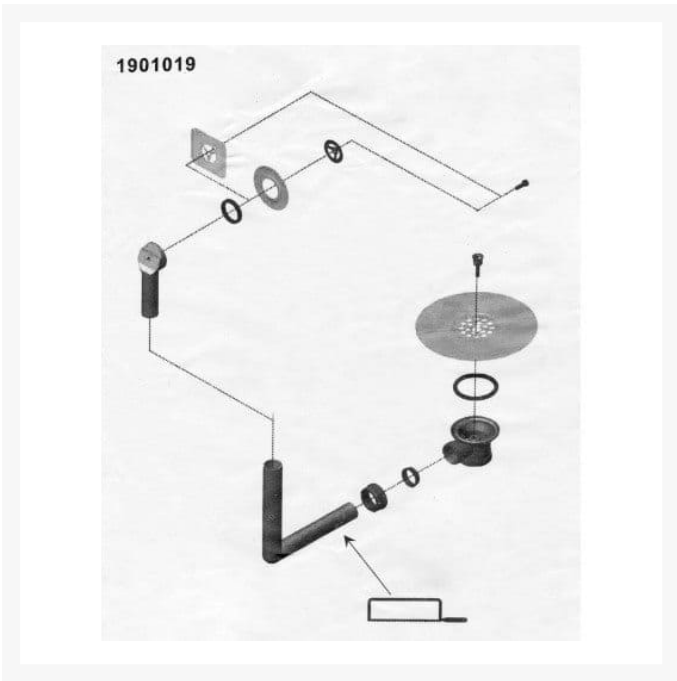

Independent 4 Life

£427.50 Inc. VAT

Ropox A-400 SS Inset Shallow Bowl Insulated Sink - Overall Size 460x400 - 135mm Depth

Product Code: 30-45007

Product Images

Description

135mm depth Ropox shallow bowl kitchen sink, supplied with a separate self-adhesive insulation pad for the underside of the sink, to prevent scalding and burns.

The insulated underside makes the sink suitable for installation in a height adjustable work surface, preventing scalding when used by wheelchair or seated users.

This version of the Ropox sink has a depth of 135mm - a 100mm deep version is also available (Product Code: 30-45008).

Key benefits:

- 135mm deep inset shallow bowl kitchen sink
- Heat resistant at very high temperatures
- Heat insulation pad supplied loose for site fitting if required
- Stainless steel (AISI 304), chrome and nickel
- 100% recyclable material
- Polished surfaces that are easy to clean, hygienic
- Slotted sink waste and overflow pipe included
- Suitable for installation in height adjustable worktops
- Suitable for domestic and commercial installations
- Plug and chain set included

Technical details:

- For inset installation
- Unhanded
- Outside dimensions (mm): 460 x 400
- Bowl size (mm): 400 x 340
- Bowl depth (mm): 135
- Cut out size (mm): 430 x 370

- Radius in the corners (mm): R95
- Material thickness (mm): 0.8
- Material: Stainless steel EN 1.4301, AISI 304, SS2333
- Quality stainless steel, that is very resistant towards stains, rust and corrosion
- Matt finish