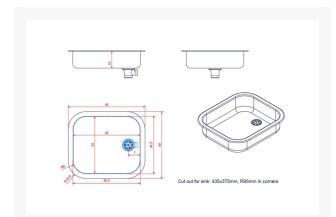

Independent 4 Life

Ropox A-400 SS Inset Shallow Bowl Insulated Sink - Overall Size 460x400 - 100mm Depth

£438.91 Inc. VAT

Product Code: 30-45008

Product Images

Description

100mm depth Ropox shallow bowl kitchen sink, supplied with a separate self-adhesive insulation pad for the underside of the sink, to prevent scalding and burns.

The insulated underside makes the sink suitable for installation in a height adjustable work surface, preventing scalding when used by wheelchair or seated users.

This version of the Ropox sink has a depth of 100mm - a 135mm deep version is also available (Product Code: 30-45007).

Technical details:

- For inset installation
- Unhanded
- Outside dimensions (mm): 460 x 400
- Bowl size (mm): 400 x 340
- Bowl depth (mm): 100
- Cut out size (mm): 435 x 375

- Radius in the corners (mm): R80
- Material thickness (mm): 0.8
- Material: Stainless steel EN 1.4301, AISI 304, SS2333
- Quality stainless steel, that is very resistant towards stains, rust and corrosion
- Matt finish

Additional Information

Manufacturer	Ropox
For Cabinet Size (mm)	500
Heat Insulated	Yes - Supplied (Self Fit)
Bowl Depth (mm)	100
Sink Installation	Inset