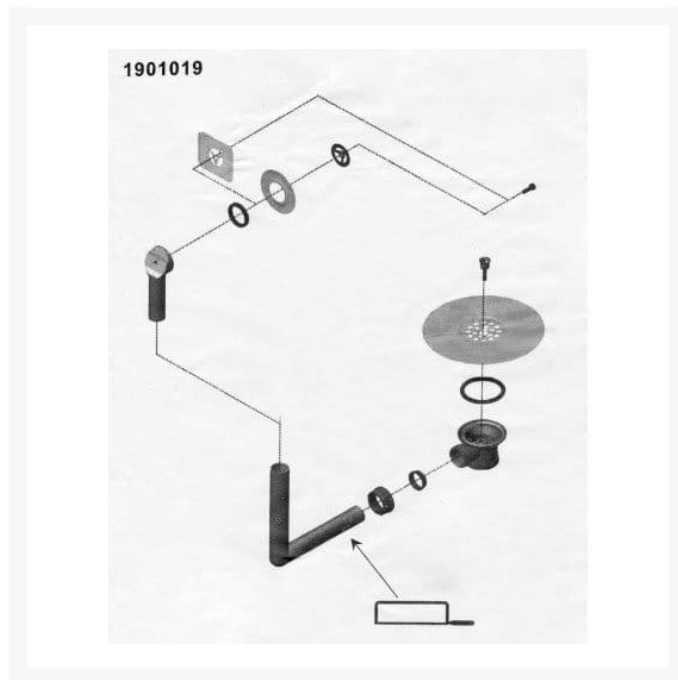

Description

100mm depth Ropox shallow bowl kitchen sink, supplied with a separate self-adhesive insulation pad for the underside of the sink, to prevent scalding and burns.

The insulated underside makes the sink suitable for installation in a height adjustable work surface, preventing scalding when used by wheelchair or seated users.

This version of the Ropox sink has a depth of 100mm - a 135mm deep version is also available (Product Code: 30-45007).

Key benefits:

- 100mm deep inset shallow bowl kitchen sink
- Heat resistant at very high temperatures
- Heat insulation pad supplied loose for site fitting if required
- Stainless steel (AISI 304), chrome and nickel
- 100% recyclable material
- Polished surfaces that are easy to clean, hygienic
- Slotted sink waste and overflow pipe included
- Suitable for installation in height adjustable worktops
- Suitable for domestic and commercial installations
- Plug and chain set included

Technical details:

- For inset installation
- Unhanded
- Outside dimensions (mm): 460 x 400
- Bowl size (mm): 400 x 340
- Bowl depth (mm): 100
- Cut out size (mm): 435 x 375