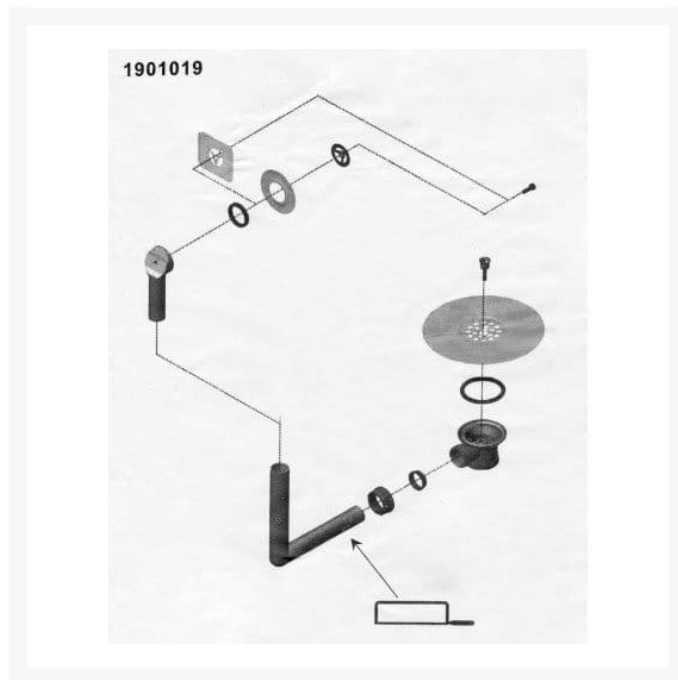

Independent 4 Life

Ropox A-400 SS Inset Shallow Bowl Insulated Sink - Overall Size 460x400 - 100mm Depth

£438.91 Inc. VAT

Product Code: 30-45008

Product Images

Description

100mm depth Ropox shallow bowl kitchen sink, supplied with a separate self-adhesive insulation pad for the underside of the sink, to prevent scalding and burns.

The insulated underside makes the sink suitable for installation in a height adjustable work surface, preventing scalding when used by wheelchair or seated users.

This version of the Ropox sink has a depth of 100mm - a 135mm deep version is also available (Product Code: 30-45007).

Key benefits:

- 100mm deep inset shallow bowl kitchen sink
- Heat resistant at very high temperatures
- Heat insulation pad supplied loose for site fitting if required
- Stainless steel (AISI 304), chrome and nickel
- 100% recyclable material
- Polished surfaces that are easy to clean, hygienic
- Slotted sink waste and overflow pipe included
- Suitable for installation in height adjustable worktops
- Suitable for domestic and commercial installations
- Plug and chain set included

Technical details:

- For inset installation
- Unhanded
- Outside dimensions (mm): 460 x 400
- Bowl size (mm): 400 x 340
- Bowl depth (mm): 100
- Cut out size (mm): 435 x 375

- Radius in the corners (mm): R80
- Material thickness (mm): 0.8
- Material: Stainless steel EN 1.4301, AISI 304, SS2333
- Quality stainless steel, that is very resistant towards stains, rust and corrosion
- Matt finish