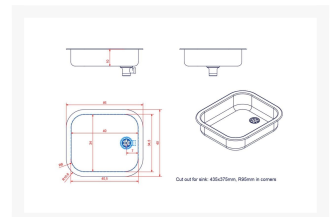

# Ropox A-400 SS Inset Shallow Bowl Insulated Sink - Overall Size 460x400 - 100mm Depth

£438.91 Inc. VAT

Product Code: 30-45008

## Description

100mm depth Ropox shallow bowl kitchen sink, supplied with a separate self-adhesive insulation pad for the underside of the sink, to prevent scalding and burns.

The insulated underside makes the sink suitable for installation in a height adjustable work surface, preventing scalding when used by wheelchair or seated users.

### Technical details:

- For inset installation
- Unhanded
- Outside dimensions (mm): 460 x 400
- Bowl size (mm): 400 x 340
- Bowl depth (mm): 100
- Cut out size (mm): 435 x 375

- Radius in the corners (mm): R80
- Material thickness (mm): 0.8
- Material: Stainless steel EN 1.4301, AISI 304, SS2333
- Quality stainless steel, that is very resistant towards stains, rust and corrosion
- Matt finish