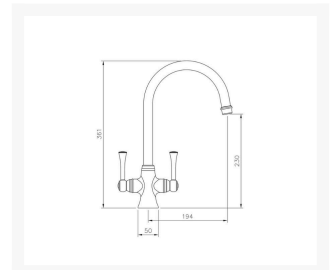

Product Images

Description

The Rangemaster Estuary Dual Lever Monobloc Mixer tap is an traditional and elegant tap that brings style to your kitchen.