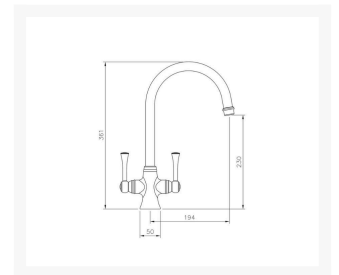

Independent 4 Life

Rangemaster Estuary Dual Lever - Chrome

£164.40 Inc. VAT

Product Code: TES1CM/

Product Images

Description

The Rangemaster Estuary Dual Lever Monobloc Mixer tap is an traditional and elegant tap that brings style to your kitchen.

With its easy-to-use ¼ turn dual levers, making it easy to adjust the temperature and flow to suit your needs.

Featuring a clever honeycomb aerator which mixes air with the flowing water to create an anti-splash spout

Key benefits:

- 360° Spout rotation
- ¼ turn handles ensure a smooth operation
- Ceramic cartridge - For smooth operation
- Suitable for all plumbing systems
- Dual flow

Technical details:

- Overall height (mm): 361
- Spout reach (mm): 194
- Spout exit height (mm): 230
- Valve / Cartridge type: Ceramic disc
- Includes ½" stainless flexible hoses
- Min. operating pressure: 0.3 bar
- Max. operating pressure: 5.5 litres per minute at 3 bar
- Flowrate of 15.92 lei
- Maximum hot water temperature: 70°C