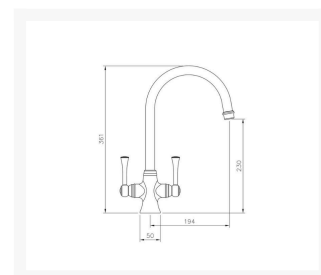

Independent 4 Life

Rangemaster Estuary Dual Lever - Brushed Copper

£217.20 Inc. VAT

Product Code: TES1BC/

Product Images

Description

The Rangemaster Estuary Dual Lever Monobloc Mixer tap is an traditional and elegant tap that brings style to your kitchen.

With its easy-to-use ¼ turn dual levers, making it easy to adjust the temperature and flow to suit your needs.

Featuring a clever honeycomb aerator which mixes air with the flowing water to create an anti-splash spout

Key benefits:

- 360° Spout rotation
- ¼ turn handles ensure a smooth operation
- Ceramic cartridge - For smooth operation
- Suitable for all plumbing systems
- Dual flow

Technical details:

- Overall height (mm): 361
- Spout reach (mm): 194
- Spout exit height (mm): 230
- Valve / Cartridge type: Ceramic disc
- Includes ½" stainless flexible hoses
- Min. operating pressure: 0.3 bar
- Max. operating pressure: 5.5 litres per minute at 3 bar
- Flowrate of 15.92 lei
- Maximum hot water temperature: 70°C