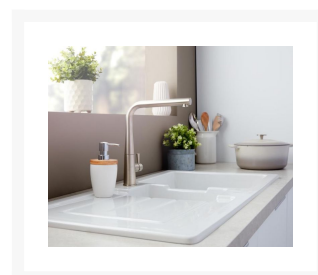

Independent 4 Life

Rangemaster Conical Dual Lever Tap Brushed

£254.40 Inc. VAT

Product Code: TCO1BF/

Product Images

Description

The Rangemaster Conical Dual Lever Monobloc Mixer tap adds a modern designer piece to any kitchen with its contemporary cone shaped body and square spout.

EORI GB942447711000

splash spout

Key benefits:

- 360° Spout rotation
- Ceramic cartridge - For smooth operation
- ¼ turn handles ensure a smooth operation
- Suitable for all plumbing systems

Technical details:

- Overall height (mm): 294
- Spout reach (mm): 212
- Spout exit height (mm): 264
- Valve / Cartridge type: Ceramic disc
- Includes ½" stainless flexible hoses
- Min. operating pressure: 0.3 bar
- Max. operating pressure: 5.5
- Flow rate of 17.47 litres per minute at 3 bar
- Maximum hot water temperature: 70°C

Warranty:

- 5 year manufacture warranty - subject to terms and conditions

Additional Information

Manufacturer	Rangemaster
Tap Style	Monobloc Mixer - Dual Levers
Mounting	Deck / Sink
Water Pressure	Low, Normal Mains, High Pressure Systems
Technologies	Ceramic Disc