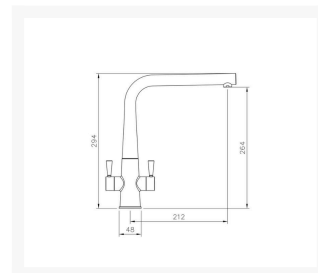

Independent 4 Life

Rangemaster Conical Dual Lever Tap Brushed

£254.40 Inc. VAT

Product Code: TCO1BF/

Product Images

Description

The Rangemaster Conical Dual Lever Monobloc Mixer tap adds a modern designer piece to any kitchen with its contemporary cone shaped body and square spout.

- Overall height (mm): 294
- Spout reach (mm): 212
- Spout exit height (mm): 264
- Valve / Cartridge type: Ceramic disc
- Includes ½" stainless flexible hoses
- Min. operating pressure: 0.3 bar
- Max. operating pressure: 5.5
- Flow rate of 17.47 litres per minute at 3 bar
- Maximum hot water temperature: 70°C