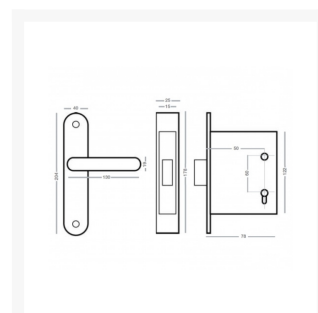

Independent 4 Life

RADAR NKS Lock Set - Right Handed

Product Code: 4B10201

Product Images

Description

Suitable for the National Key Scheme (NKS), a complete lock set comprising a 6-lever Mortice lock and engraved furniture.

Supplied in polished aluminium (P.A.A.), incorporating an external indicator and emergency coin release.

This is the right handed version of the RADAR NKS lock set.

All lock sets are supplied with a bow handle RADAR NKS key.

Fixings are also included.

Handing:

To determine which hand is required, select the lock set as follows:

Standing inside the toilet...

- If the hinges are on the right - you will need a right hand lock set
- If the hinges are on the left - you will need a left hand lock set

Please note:

- Lever handle should be fitted between 800-1050mm above the floor (900mm preferred)
- These locks are suitable for internal use only

Additional Information

Manufacturer	RADAR
Style	NKS Lock