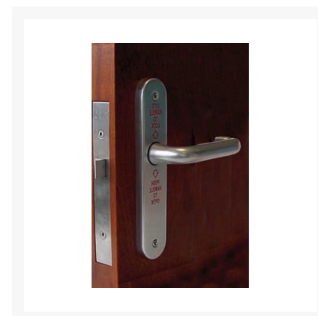

Independent 4 Life

RADAR NKS Lock Set - Right Handed

Product Code: 4B10201

Product Images

Description

Suitable for the National Key Scheme (NKS), a complete lock set comprising a 6-lever Mortice lock and engraved furniture.

Supplied in polished aluminium (P.A.A.), incorporating an external indicator and emergency coin release.

This is the right handed version of the RADAR NKS lock set.

All lock sets are supplied with a bow handle RADAR NKS key.

Operation:

- Door opens from the outside by use of any NKS key, when the external indicator is white
- Once inside, the door is locked by lifting the lever upwards, which changes the external indicator to red
- The keys will not unlock door when the indicator shows red
- On exiting, the door is opened by pushing the lever down, which also returns the external indicator to white

Please note:

- Lever handle should be fitted between 800-1050mm above the floor (900mm preferred)
- These locks are suitable for internal use only

Additional Information

Manufacturer	RADAR
Style	NKS Lock