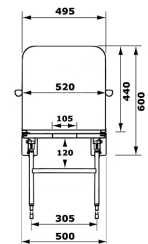

Product Images

Removable seat section to assist with personal bathing.