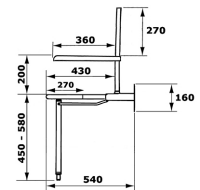

Product Images

Removable seat section to assist with personal bathing.