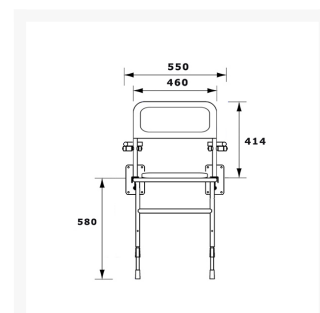

Independent 4 Life

Aidapt Deluxe Padded Shower Seat - Grey

£164.98 Inc. VAT

Product Code: VB535

Product Images

Description

Aidapt Deluxe folding clip on moulded padded shower seat with backrest, arms and legs.

Easily fitted to any wall type, it can be folded away against the wall when others are using the shower.

The addition of a padded shower seat will make the showering event a more comfortable experience.

This Aidapt shower seat has a maximum load capacity of 285kg, grey colour padding, and is designed for easy cleaning.