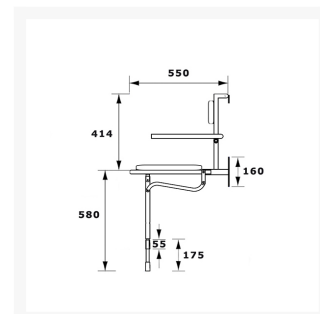

Independent 4 Life

Aidapt Deluxe Padded Shower Seat - Grey

£164.98 Inc. VAT

Product Code: VB535

Product Images

Description

Aidapt Deluxe folding clip on moulded padded shower seat with backrest, arms and legs.

This Aidapt shower seat has a maximum load capacity of 285kg, grey colour padding, and is designed for easy cleaning.

Key benefits:

- Clip on moulded padded shower seat with backrest and independent flip up arm rests
- Leg adjustment from approximately 460-580mm - can be fitted at a height to suit the user
- Seat and back rest easily removable for cleaning
- Folds compactly against the wall when not in use

Technical details:

- Seat width (mm): 460
- Overall width (mm): 560
- Maximum load capacity (kg / Stone): 285 / 45
- Maximum arm capacity (kg / Stone): 95 / 15
- Seat pad, backrest and armrests colour: RAL 7012 grey