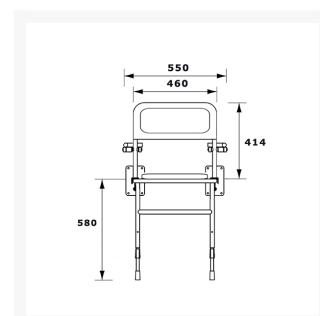

Independent 4 Life

Aidapt Solo Deluxe Padded Shower Seat - Grey

£164.98 Inc. VAT

Product Code: VB535

Product Images

Description

Aidapt Solo Deluxe folding clip on moulded padded shower seat with backrest, arms and legs.

Easily fitted to any wall type, it can be folded away against the wall when others are using the shower.

The addition of a padded shower seat will make the showering event a more comfortable experience.

This Aidapt shower seat has a maximum load capacity of 285kg, grey colour padding, and is designed for easy

www.independent4life.co.uk | info@independent4life.co.uk | Tel: 0800 500 3001 | VAT No: 942447711

EORI GB942447711000