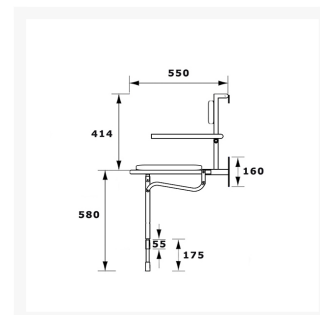

Independent 4 Life

Aidapt Solo Deluxe Padded Shower Seat - Grey

£164.98 Inc. VAT

Product Code: VB535

Product Images

Description

Aidapt Solo Deluxe folding clip on moulded padded shower seat with backrest, arms and legs.

Easily fitted to any wall type, it can be folded away against the wall when others are using the shower.

The addition of a padded shower seat will make the showering event a more comfortable experience.

This Aidapt shower seat has a maximum load capacity of 285kg, grey colour padding, and is designed for easy

www.independent4life.co.uk | info@independent4life.co.uk | Tel: 0800 500 3001 | VAT No: 942447711

EORI GB942447711000