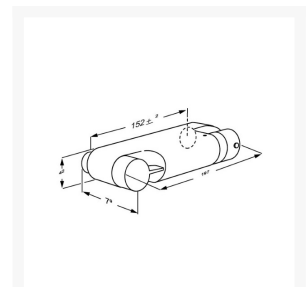

Independent 4 Life

Pressalit Shower Mixer with Thermostat & Black Operating Levers Easy-to-use Handle

£256.50 Inc. VAT

Product Code: RT640

Product Images

Description

This Pressalit shower mixer with thermostat has user-friendly operating handles in contrasting black, which are easy to see against the chrome mixer.

The shower mixer is heat-insulated and the unit features scald protection, preventing unintended water temperatures exceeding 38°C.

The unit can also be mounted on shower mixer bracket RT760, for attaching to the Pressalit PLUS horizontal wall track systems.

Materials:

- Shower body: Chromed brass
- Protective cover: Black plastic
- Handles: Black plastic

Warranty:

- 5 year manufacturer warranty

Additional Information

Manufacturer	Pressalit
Shower Type	Direct Fed (Mixer)
Shower Features	Thermostatic Mixers, Shower Control
Fixings	Exposed
Control	Manual Lever
Water Pressure	Normal Mains
Technologies	Thermostatic Control, Anti-Scald