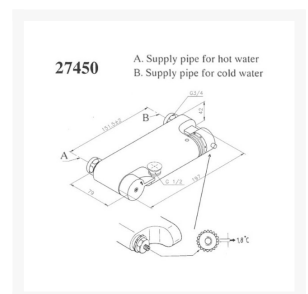

Independent 4 Life

Pressalit Shower Mixer with Thermostat & Black Operating Levers Easy-to-use Handle

£256.50 Inc. VAT

Product Code: RT640

Product Images

Description

This Pressalit shower mixer with thermostat has user-friendly operating handles in contrasting black, which are easy to see against the chrome mixer.

The shower mixer is heat-insulated and the unit features scald protection, preventing unintended water temperatures exceeding 38°C.

The unit can also be mounted on shower mixer bracket RT760, for attaching to the Pressalit PLUS horizontal wall track systems.

Materials:

- Shower body: Chromed brass
- Protective cover: Black plastic
- Handles: Black plastic

Warranty:

- 5 year manufacturer warranty

Additional Information

Manufacturer	Pressalit
Shower Type	Direct Fed (Mixer)
Shower Features	Thermostatic Mixers, Shower Control
Fixings	Exposed
Control	Manual Lever
Water Pressure	Normal Mains
Technologies	Thermostatic Control, Anti-Scald