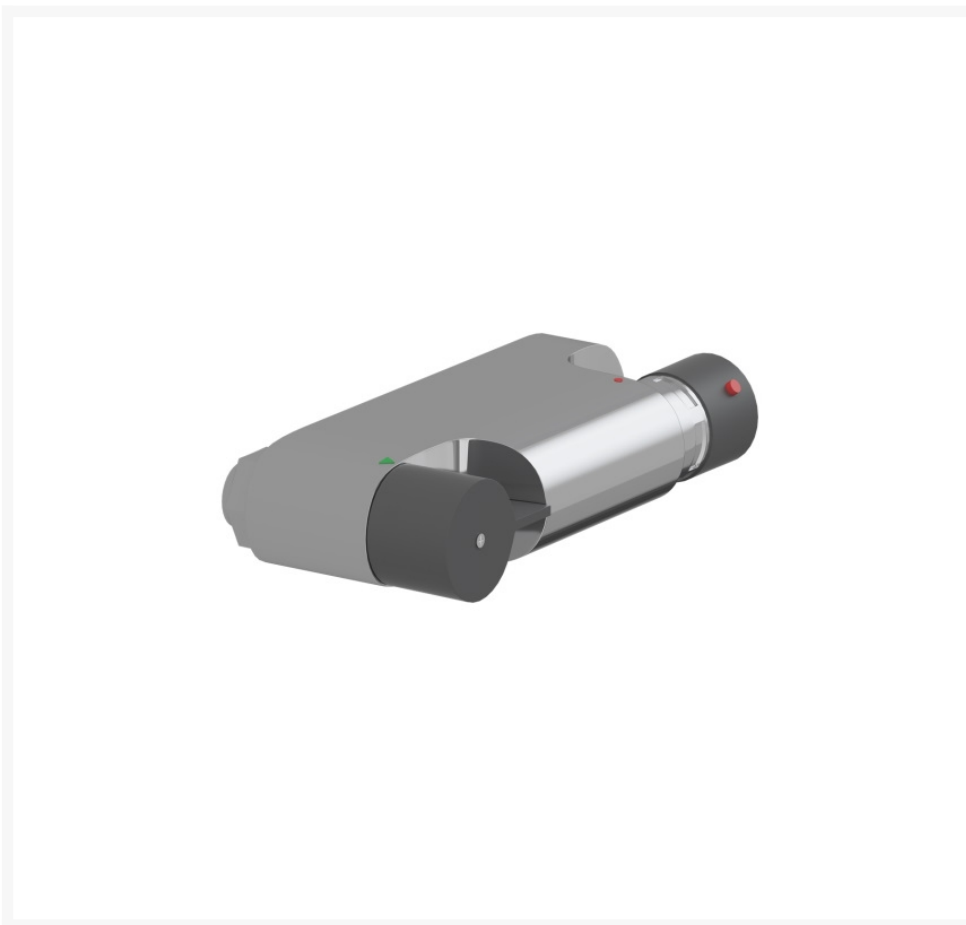

Independent 4 Life

Pressalit Shower Mixer with Thermostat & Black Operating Levers Easy-to-use Handle

£256.50 Inc. VAT

Product Code: RT640

Product Images

Description

This Pressalit shower mixer with thermostat has user-friendly operating handles in contrasting black, which are easy to see against the chrome mixer.

The shower mixer is heat-insulated and the unit features scald protection, preventing unintended water temperatures exceeding 38°C.

The unit can also be mounted on shower mixer bracket RT760, for attaching to the Pressalit PLUS horizontal wall track systems.

Key benefits:

- Pressalit shower mixer mechanical scalding protection
- Temperature adjustable in + / - 1.8°C increments
- Chrome mixer
- Contrasting black handles
- Heat insulated
- Scald protection
- Can be mounted to mixer bracket RT760 for fixing to Pressalit PLUS horizontal wall tracks
- VA-approved (Denmark)

Materials:

- Shower body: Chromed brass
- Protective cover: Black plastic
- Handles: Black plastic

Warranty:

- 5 year manufacturer warranty

Additional Information

Manufacturer	Pressalit
Shower Type	Direct Fed (Mixer)
Shower Features	Thermostatic Mixers, Shower Control
Fixings	Exposed
Control	Manual Lever
Water Pressure	Normal Mains
Technologies	Thermostatic Control, Anti-Scald