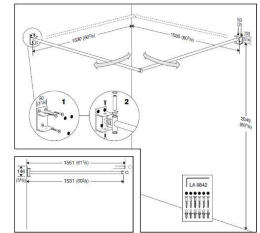

# Pressalit Shower Curtain Rail, Opening Version, 1530mm x 1530mm

£705.30 Inc. VAT

Product Code: RT225

## Description

---

Pressalit 1530 x 1530mm opening shower curtain rail for use in rooms with ceiling hoists.

The two opening shower curtain rails can pivot 90° in either direction so that a ceiling hoist can pass through.

## **Additional Information**

---

Manufacturer	Pressalit
Size (mm)	1530x1530
Colour	Anodized Aluminium