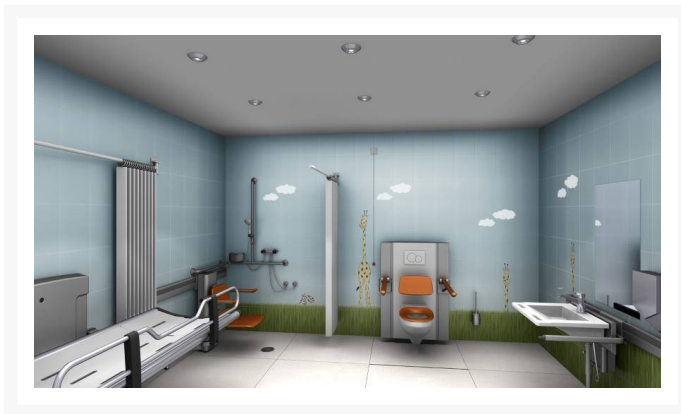

# Pressalit Shower Curtain Rail, Opening Version, 1530mm x 1530mm

£705.30 Inc. VAT

Product Code: RT225

## Description

---

Pressalit 1530 x 1530mm opening shower curtain rail for use in rooms with ceiling hoists.

The two opening shower curtain rails can pivot 90° in either direction so that a ceiling hoist can pass through.

With wall fixings for brick walls and 2x 12 shower curtain rings, this shower curtain rail system may also be used as room dividers.

### Key benefits:

- 1530 x 1530mm opening shower curtain rail
- 90° pivot opening in either direction
- For use in rooms with ceiling hoists
- Also can be used as room dividers
- Includes brick wall fixings
- Includes shower curtain rings