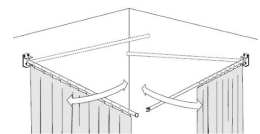

## Description

---

Pressalit 1530 x 1530mm opening shower curtain rail for use in rooms with ceiling hoists.

The two opening shower curtain rails can pivot 90° in either direction so that a ceiling hoist can pass through.