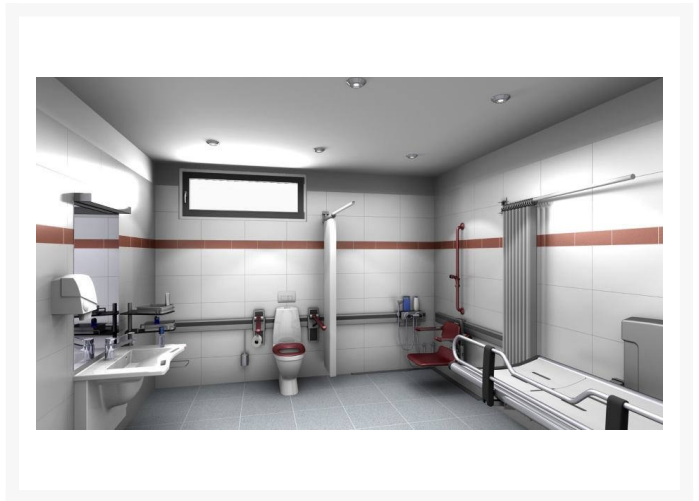

## Description

---

Pressalit 1530 x 1530mm opening shower curtain rail for use in rooms with ceiling hoists.

The two opening shower curtain rails can pivot 90° in either direction so that a ceiling hoist can pass through.

With wall fixings for brick walls and 2x 12 shower curtain rings, this shower curtain rail system may also be used as room dividers.

### Key benefits:

- 1530 x 1530mm opening shower curtain rail
- 90° pivot opening in either direction
- For use in rooms with ceiling hoists
- Also can be used as room dividers
- Includes brick wall fixings
- Includes shower curtain rings