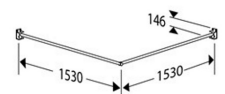

Product Images