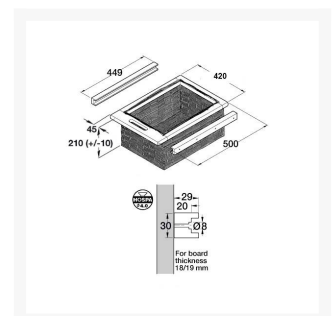

Independent 4 Life

Hafele 2x Natural Brown Wicker Basket Drawers, Beech Frames & Runners - for 500mm Width Cabinets

£199.80 Inc. VAT

Product Code: 4G40718

Product Images

Description

Pair of natural brown wicker basket drawers for 500mm wide base unit cabinets with a 18/19mm board

www.independent4life.co.uk | info@independent4life.co.uk | Tel: 0800 500 3001 | VAT No: 942447711

EORI GB942447711000

thickness.

Ideal for storing vegetables in the kitchen.

- 2x Natural (brown) wicker baskets
- Beech frames and runners
- 1 Handle hole
- Side mounting
- Actual basket / frame size (W x D x H): 420 x 500 x 210mm
- Basket height tolerance of +/- 10mm (excluding height of runners)
- Max. load 15 kg per basket
- 45mm wide frame profile each side
- 2x Pairs of pre-drilled runners - 449mm length
- 30mm runner height - runner width 29mm with 9mm inset runner groove, pre-drilled with countersunk holes
- Hospa Ø 4.0 mm countersunk screws required not (included)

Please note: Due to the nature of these products, weave and colour may vary slightly from product to product.

Additional Information

Manufacturer	Hafele
Basket Style	Wicker
Colour	Natural Brown Wicker
Frame and Runner Material	Beech
Cabinet Board Thickness (mm)	18 / 19
Cabinet Width (mm)	500