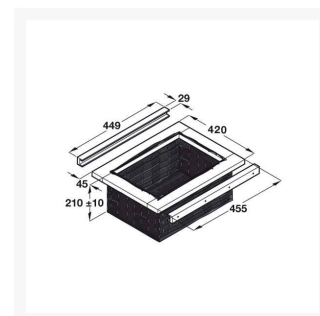

## Description

Natural wicker basket 420mm width with frame for 500mm cabinet width and 18/19mm cupboard board thickness.

Ideal for storing vegetables and other consumables in the kitchen.

[www.independent4life.co.uk](http://www.independent4life.co.uk) | [info@independent4life.co.uk](mailto:info@independent4life.co.uk) | Tel: 0800 500 3001 | VAT No: 942447711

EORI GB942447711000

- 1x Natural wicker basket
- Width (mm): 420
- Depth (mm): 455
- Height (mm): 210mm with a tolerance of  $\pm 10$  mm
- Side mounting
- 1x Pair of pre-drilled beech runners for cupboard board thickness 18/19mm
- Screw fixed to side panel
- Without handle holes