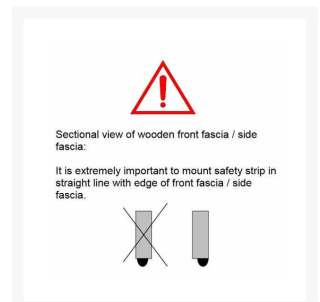

Independent 4 Life

Ropox FlexiElectric Flexible Safety Stop Strip - 2400mm

£319.61 Inc. VAT

Product Code: 30-69240

Product Images

Description

Ropox flexible safety stop strip, 2400mm in length, should be used to ensure safe operation of the FlexiElectric height adjustable rise and fall worktop frames and 4Single electric table frames.

- The Safety Stop strip, should be fitted, so that the user or other obstructions do not get crushed, when lowering the Ropox worktop frame
- Must be used with FlexiElectric worktops and 4Single electric tables to ensure safe operation
- Requires a fascia front to be mounted to the front and sides of the worktop frame
- Mount the safety stop strip in a straight line along the underside of the front edge of the fascia
- 2400mm length
- Supplied with a 1000mm Control Cable
- The Control Cable plugs into the Ropox Control Box
- Download the PDF Installation Instructions for more information