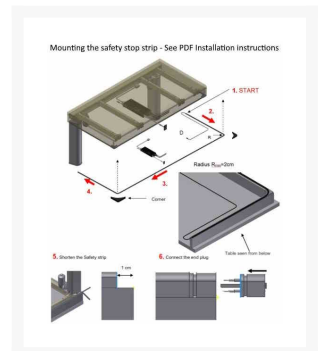

Independent 4 Life

Ropox FlexiElectric Flexible Safety Stop Strip - 2400mm

£319.61 Inc. VAT

Product Code: 30-69240

Product Images

Description

Ropox flexible safety stop strip, 2400mm in length, should be used to ensure safe operation of the FlexiElectric height adjustable rise and fall worktop frames and 4Single electric table frames.

- The Safety Stop strip, should be fitted, so that the user or other obstructions do not get crushed, when lowering the Ropox worktop frame
- Must be used with FlexiElectric worktops and 4Single electric tables to ensure safe operation
- Requires a fascia front to be mounted to the front and sides of the worktop frame
- Mount the safety stop strip in a straight line along the underside of the front edge of the fascia
- 2400mm length
- Supplied with a 1000mm Control Cable
- The Control Cable plugs into the Ropox Control Box
- Download the PDF Installation Instructions for more information